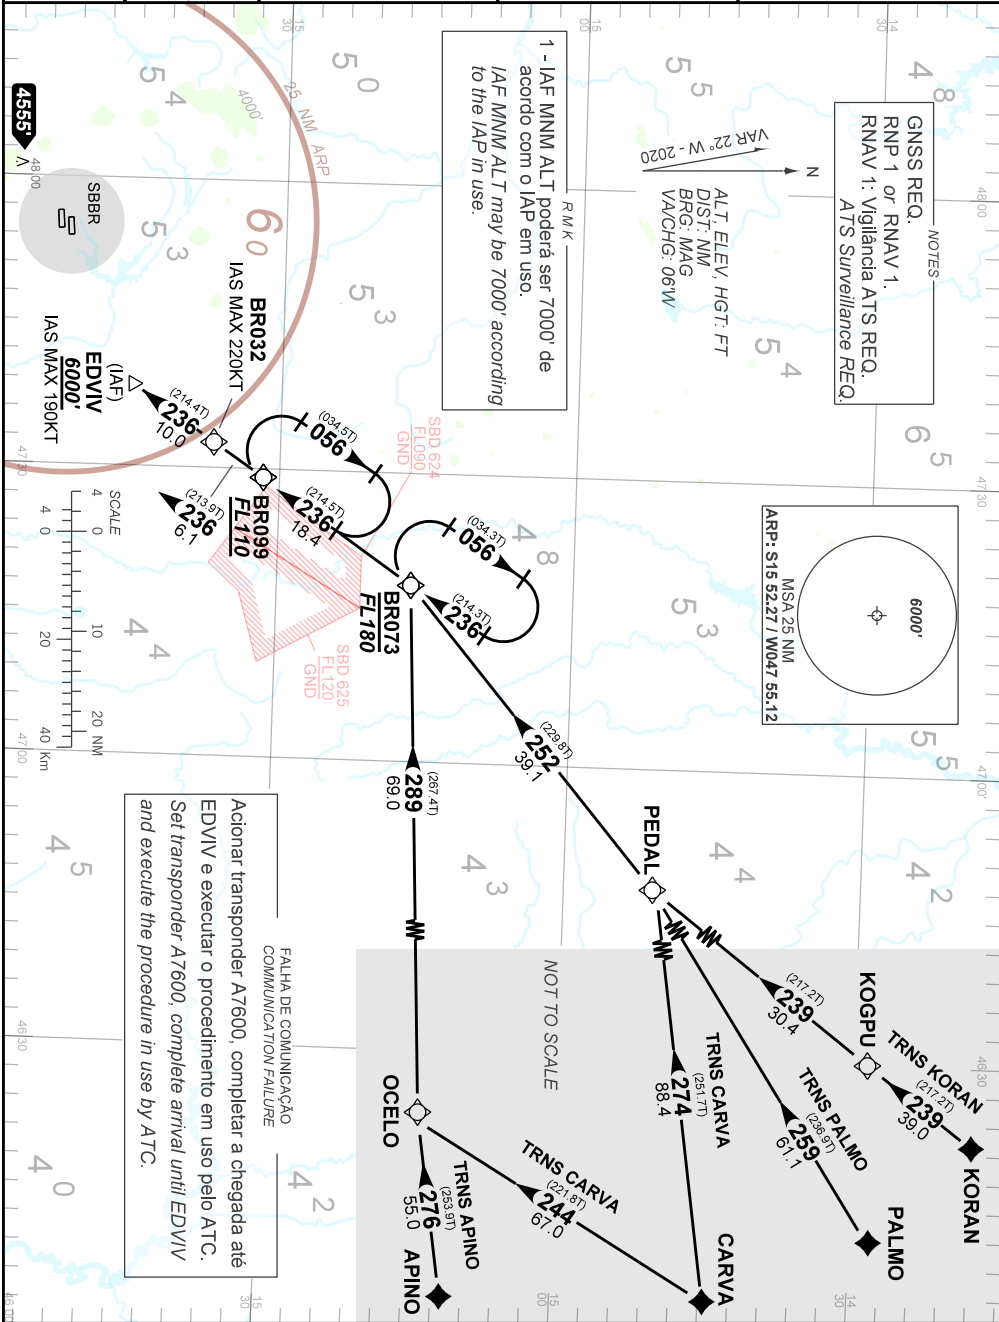

STANDARD ARRIVAL CHART
INSTRUMENT (STAR)

BRASÍLIA / Pres. Juscelino Kubitschek, INTL (SBBR)

RWY 29L/29R

RNAV OCELO 1B - PEDAL 1B

AD ELEV: 3498'

TA 7000'	D-ATIS 127.80	ACC BRASÍLIA 135.00 124.50 133.10 133.90 121.50	APP BRASÍLIA 120.30 120.00 119.50 129.60 121.50	TWR BRASÍLIA 118.10 118.45 118.75 121.50
----------	------------------	---	---	--

CHANGES: ADDEL, DEC, FREQ, IDENT, LAYOUT, RMK