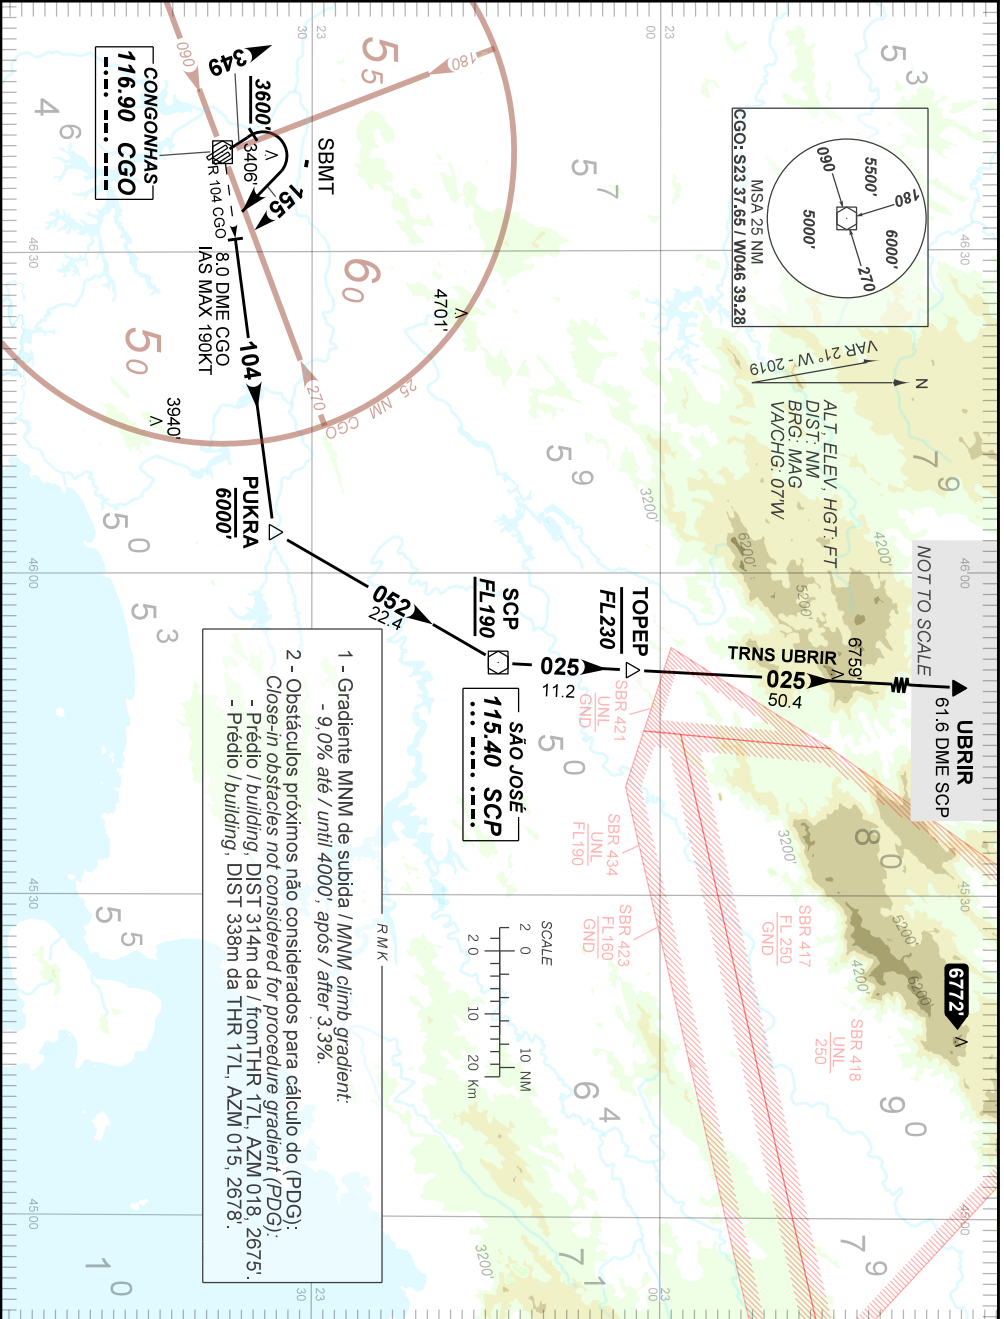

STANDARD DEPARTURE CHART
INSTRUMENT (SID)

SÃO PAULO / Congonhas (SBSP)

RWY 35L / 35R

PUKRA 2E

AD ELEV: 2631'

TA 8000'	TWR SÃO PAULO 118.05 127.15 121.50	APP SÃO PAULO 120.45 129.05 129.75 121.35 123.90 121.50	ACC BRASÍLIA 126.15 127.25 123.35 134.00 126.80 128.50 121.50
----------	--	---	---

CHANGES: PROC. IDENT.