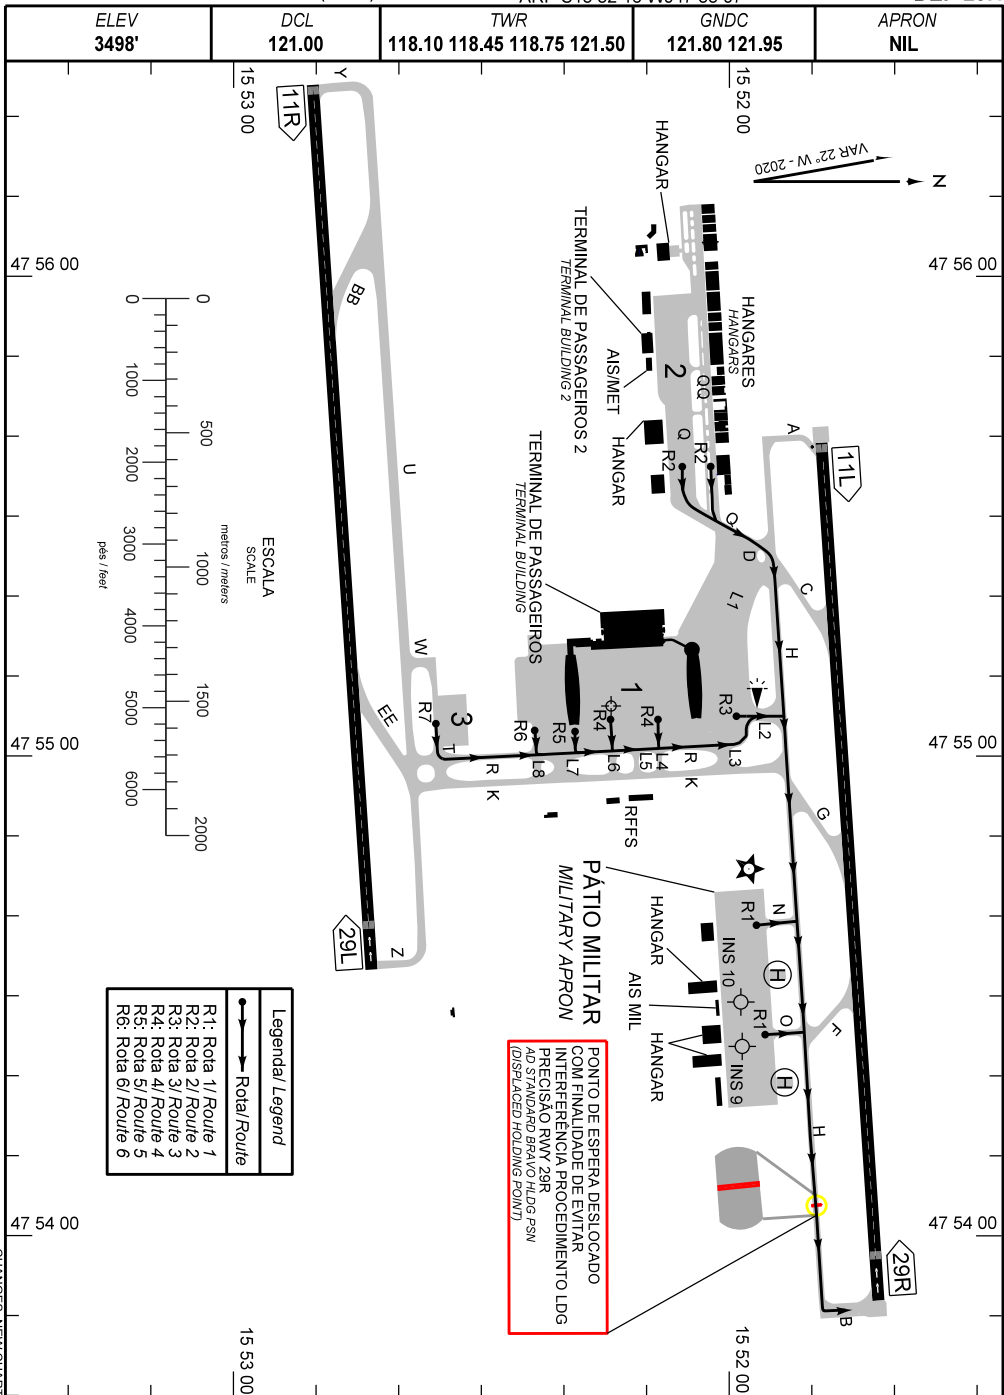

CARTA DE MOVIMENTO NO SOLO DE AERÓDROMO (AGMC)

BRASÍLIA / Pres. Juscelino Kubitschek, INTL (SBBR)
DF - BRASIL

AERODROME GROUND MOVEMENT CHART (AGMC)

ARP S15 52 16 W047 55 07

DEP 29R

CHANGES: NEW CHART