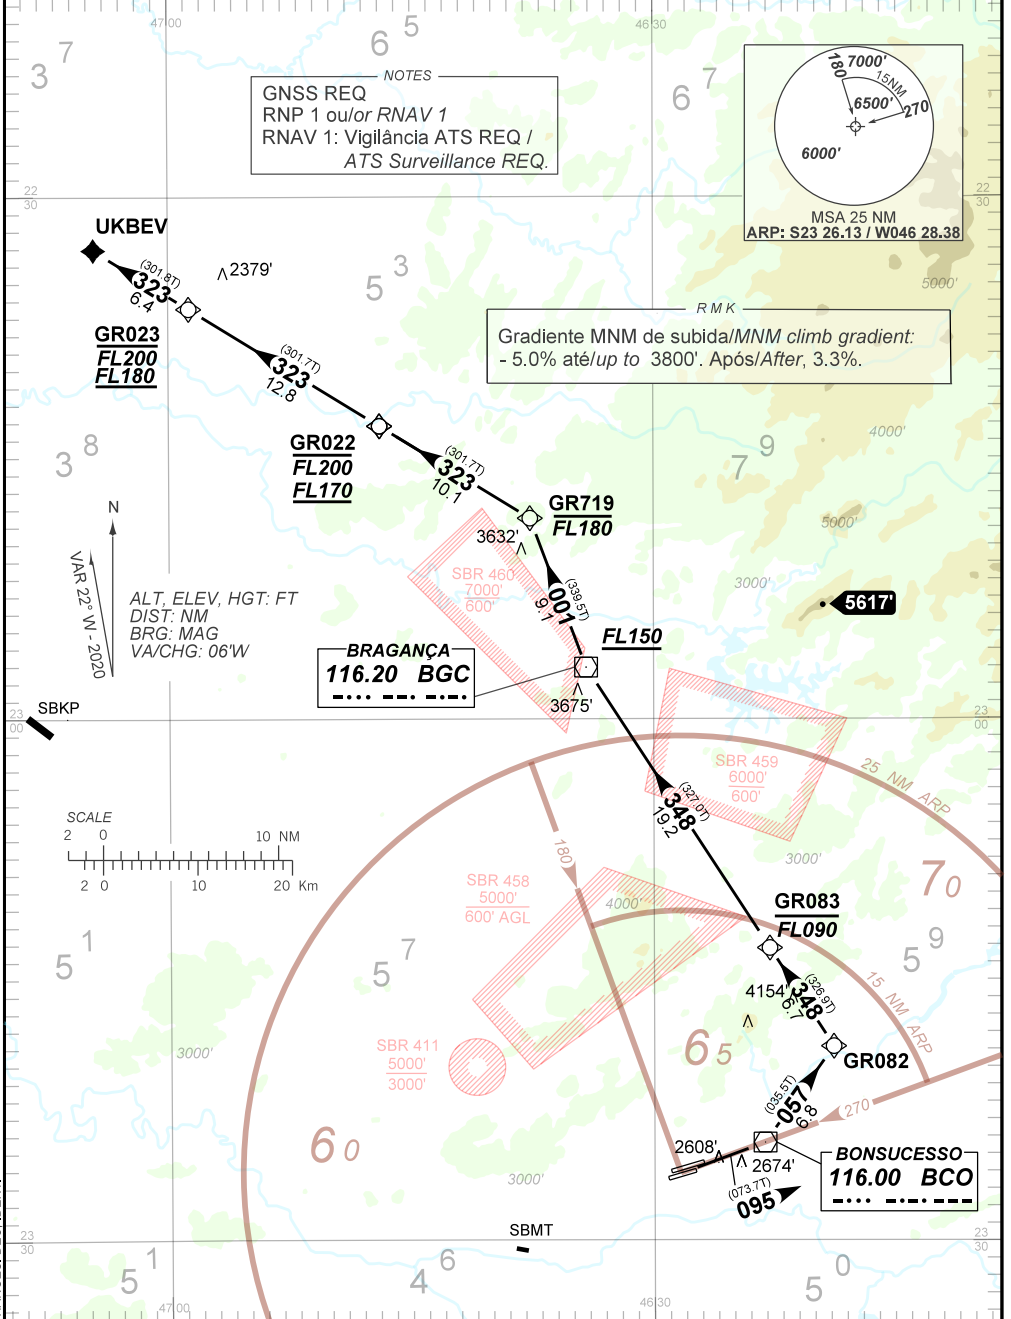

STANDARD DEPARTURE CHART
INSTRUMENT (SID)

SÃO PAULO / Guarulhos - Gov. André Franco Montoro, INTL (SBGR)

RWY 09L/09R

RNAV BCO 1A

AD ELEV: 2461'

TA 8000'	TWR GUARULHOS 118.40 135.20 132.75 121.50	APP SÃO PAULO 132.10 120.25 119.80 119.25 129.75 121.50	APP ACADEMIA 119.55 119.75 120.10 120.40 122.40 121.50	ACC BRASÍLIA 126.80 128.50 123.35 134.00 121.50
----------	---	---	--	---

CHANGES: DEC. IDENT.