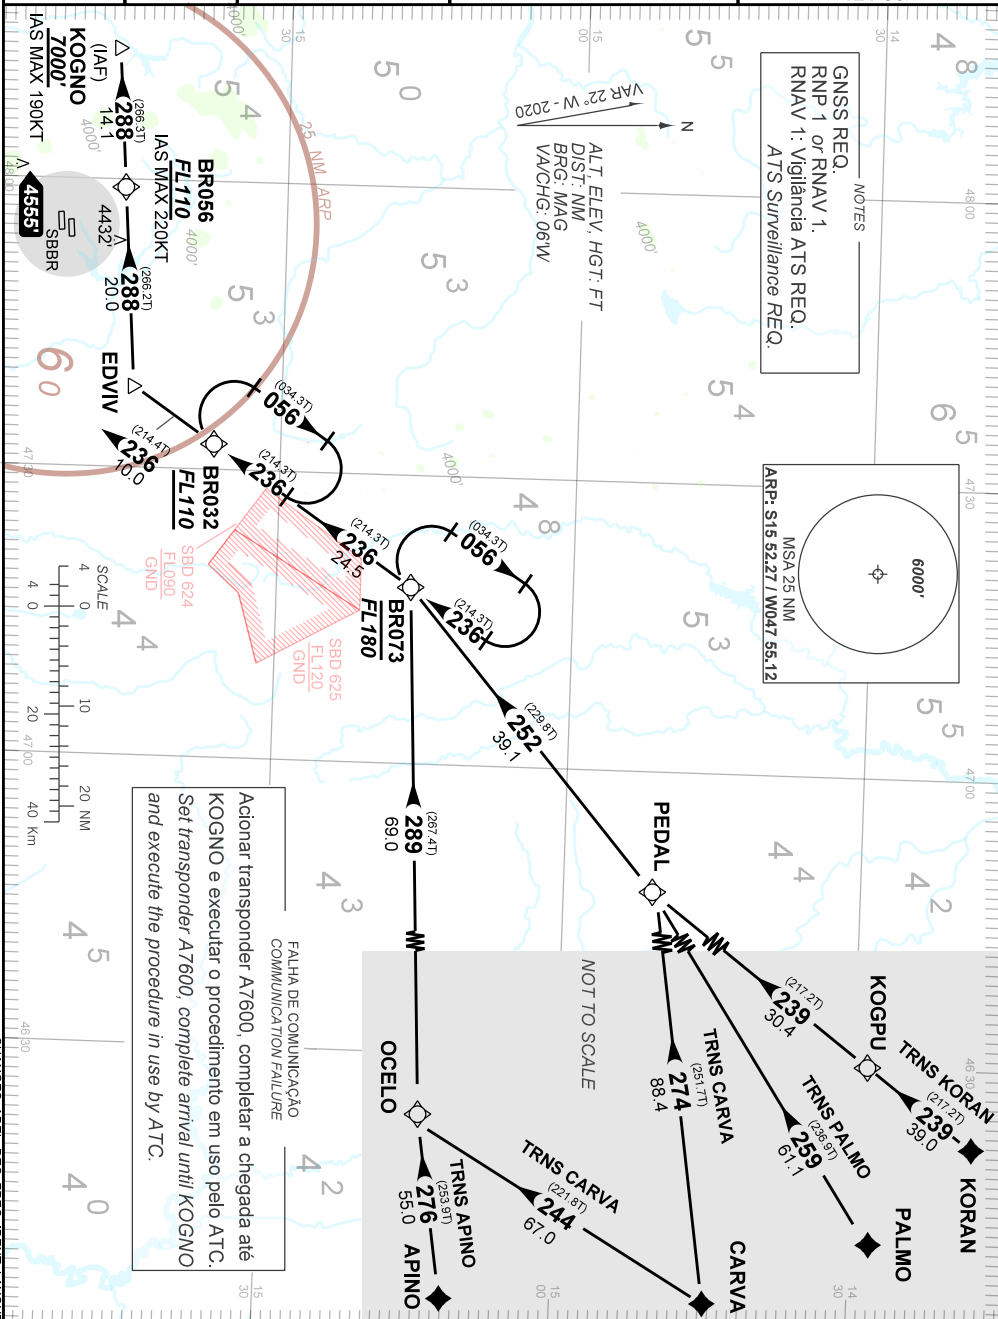

STANDARD ARRIVAL CHART  
INSTRUMENT (STAR)

BRASÍLIA / Pres. Juscelino Kubitschek, INTL (SBBR)  
RWY 11L/11R

RNAV OCELO 3A - PEDAL 3A

AD ELEV: 3498'

TA 7000'	D-ATIS 127.80	ACC BRASÍLIA 135.00 124.50 133.10 133.90 121.50	APP BRASÍLIA 120.30 120.00 119.50 129.15 120.65 129.60 121.50	TWR BRASÍLIA 118.10 118.45 118.75 121.50
----------	---------------	---	---	--

CHANGES: ADEL, DEC, FREQ, IDENT, LAYOUT.