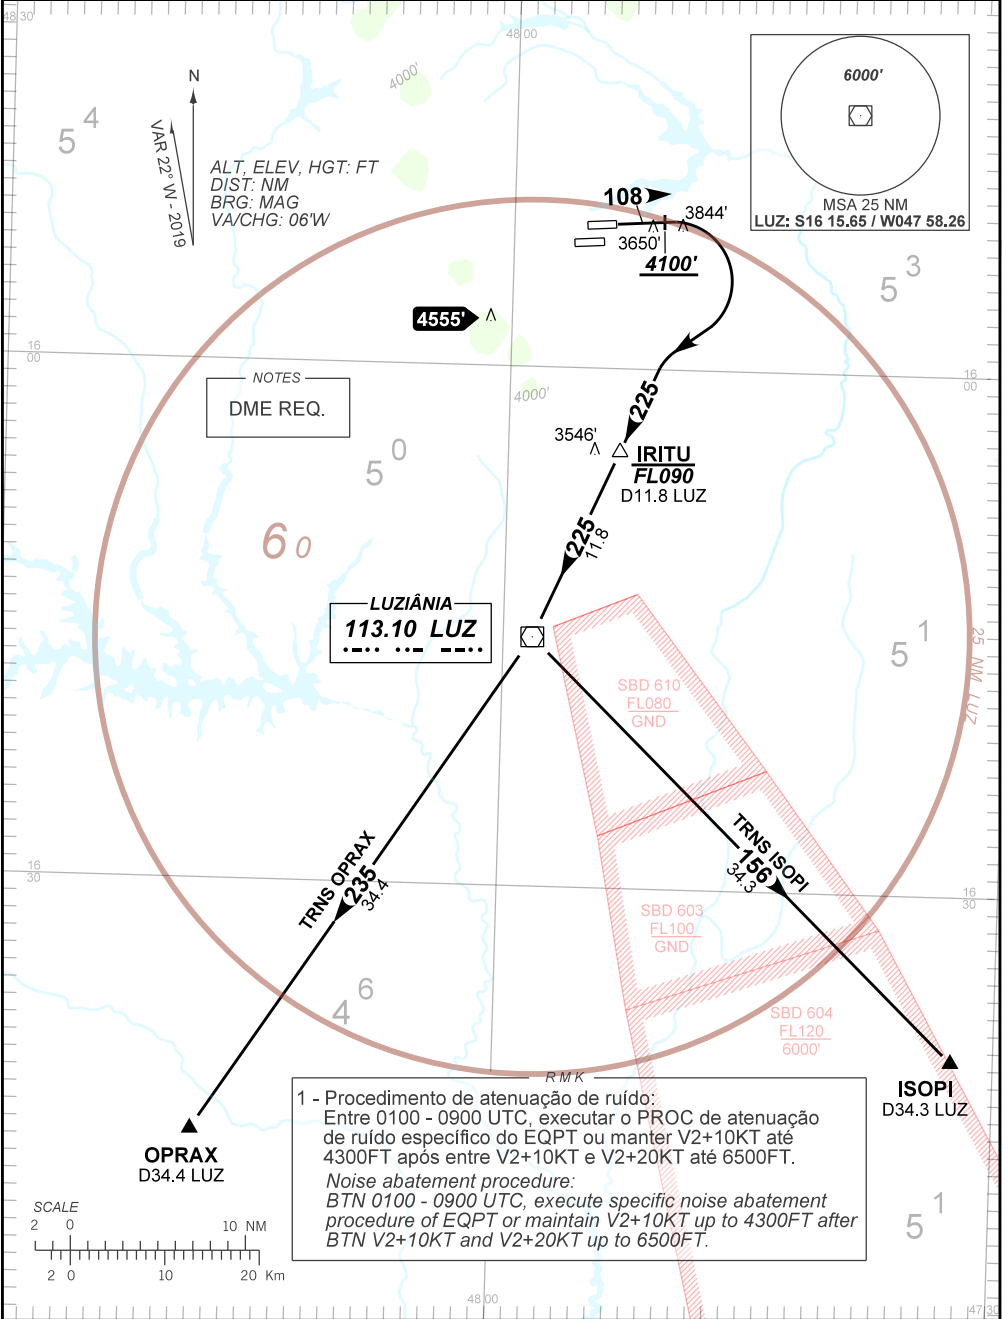

STANDARD DEPARTURE CHART
INSTRUMENT (SID)

BRASÍLIA / Pres. Juscelino Kubitschek, INTL (SBBR)

RWY 11L
IRITU 1A

AD ELEV: 3498'

TA 7000'	TWR BRASÍLIA 118.10 118.45 118.75 121.50	APP BRASÍLIA 129.15 129.60 119.50 121.50	ACC BRASÍLIA 123.75 125.05 124.30 125.55 121.50
----------	---	---	---

CHANGES: ADEL, DEC, FREQ, IDENT, LAYOUT, MSA, PROC, RMK.