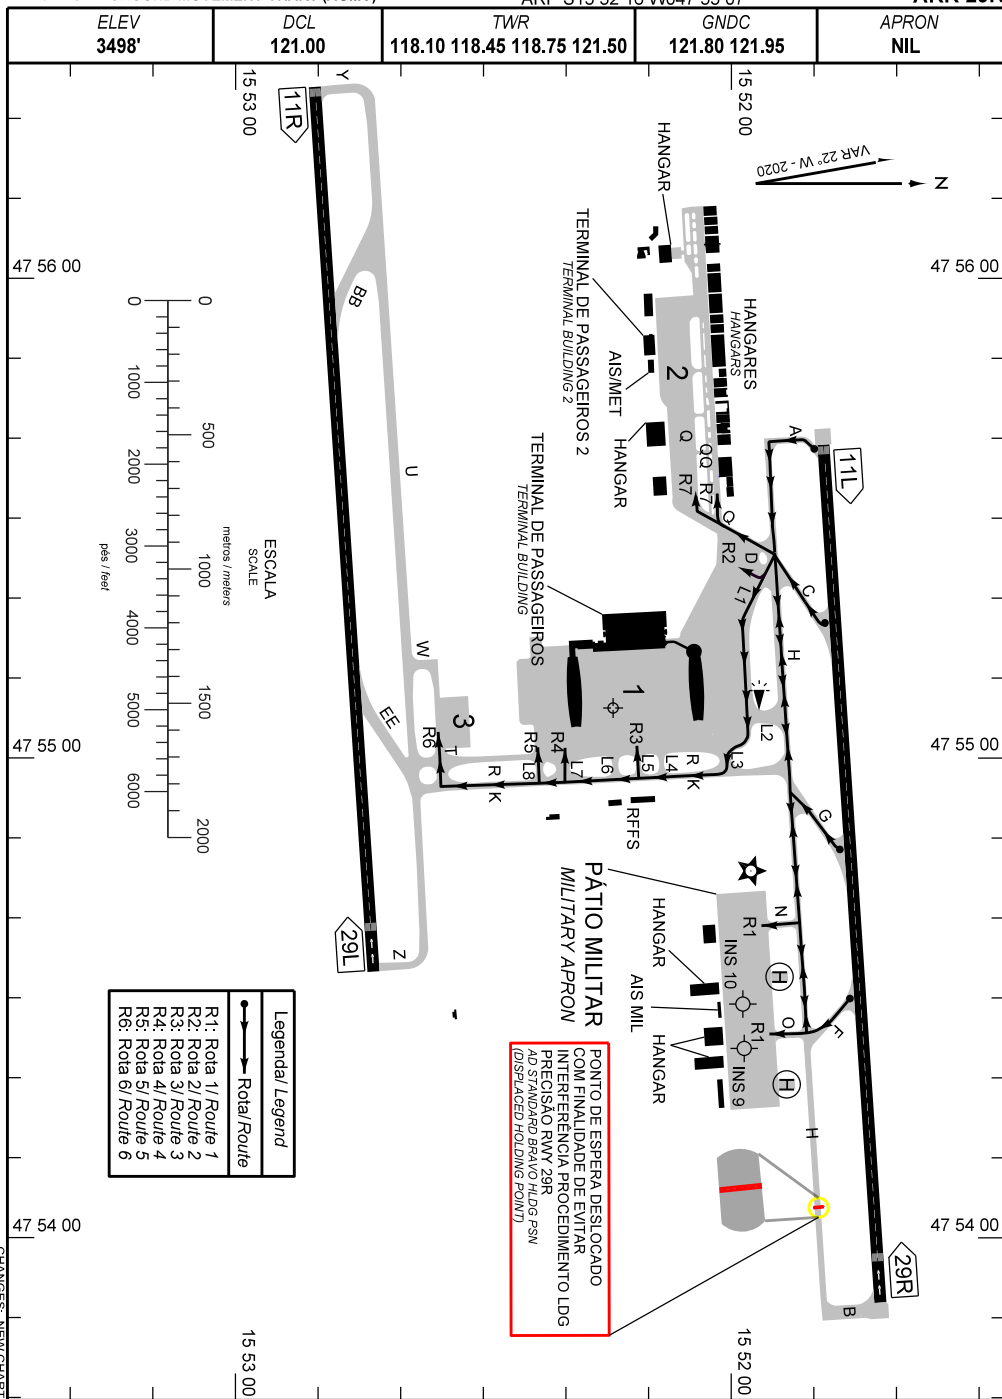

CARTA DE MOVIMENTO NO SOLO DE AERÓDROMO (AGMC)

BRASÍLIA / Pres. Juscelino Kubitschek, INTL (SBBR)

DF - BRASIL

AERODROME GROUND MOVEMENT CHART (AGMC)

ARP S15 52 16 W047 55 07

ARR 29R

CHANGES: NEW CHART