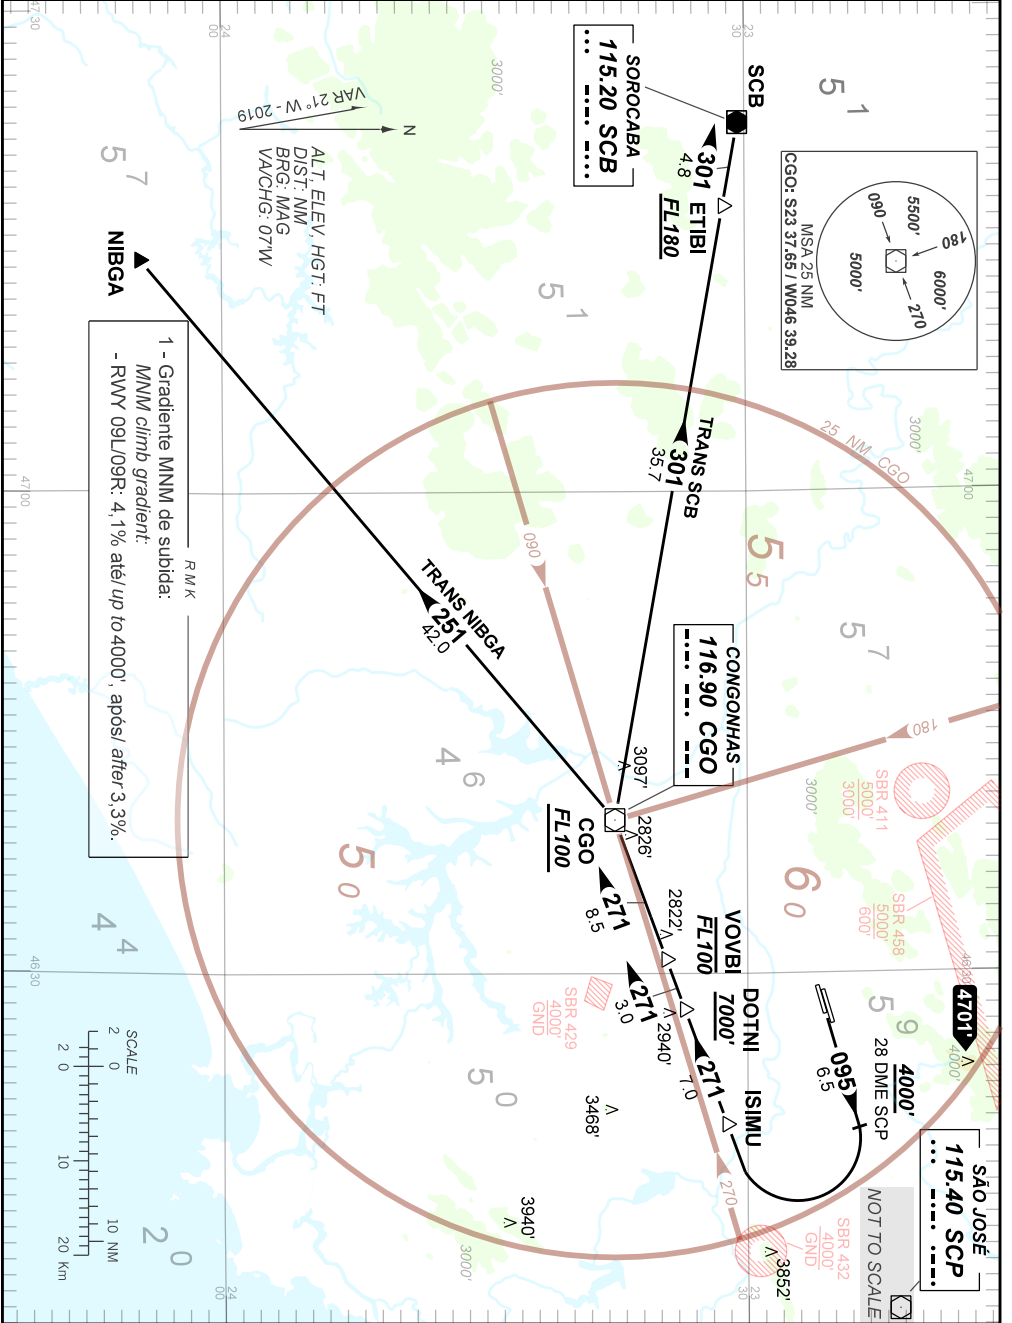

STANDARD DEPARTURE CHART SÃO PAULO / Guarulhos - Gov. André Franco Montoro, INTL (SBGR)
 INSTRUMENT (SID)
 AD ELEV: 2461'

RWY 09L/09R
 CGO 3F

TA 8000'	TWR GUARULHOS 118.40 135.20 132.75 121.50	APP SÃO PAULO 120.45 129.05 129.75 121.35 123.90 121.50	ACC CURITIBA 132.80 126.50 126.95 125.075 128.25 121.50
----------	---	---	---

CHANGES: PROC. IDENT.