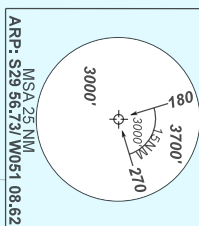

STANDARD DEPARTURE CHART
INSTRUMENT (STAR)

PORTO ALEGRE / Canoas, MIL (SBCO)

RWY 13

RNAV KIBAP 2A

AD ELEV: 26'

TA 4000'	ATIS NIL	ACC CURITIBA 126.75 127.40 135.90 123.725 121.50	APP PALEGRE 119.00 120.10 120.55 128.90 121.50	TWR CANOAS 118.50 122.80 (MIL) 121.50

1 - INFO complementares no verso.
See reverse side for additional INFO.

GNSS REQ. NOTES

RNAV 1 out or RNP 1.

RNAV 1: Sistema de Vigilância ATS REQ.
ATS Surveillance System REQ.