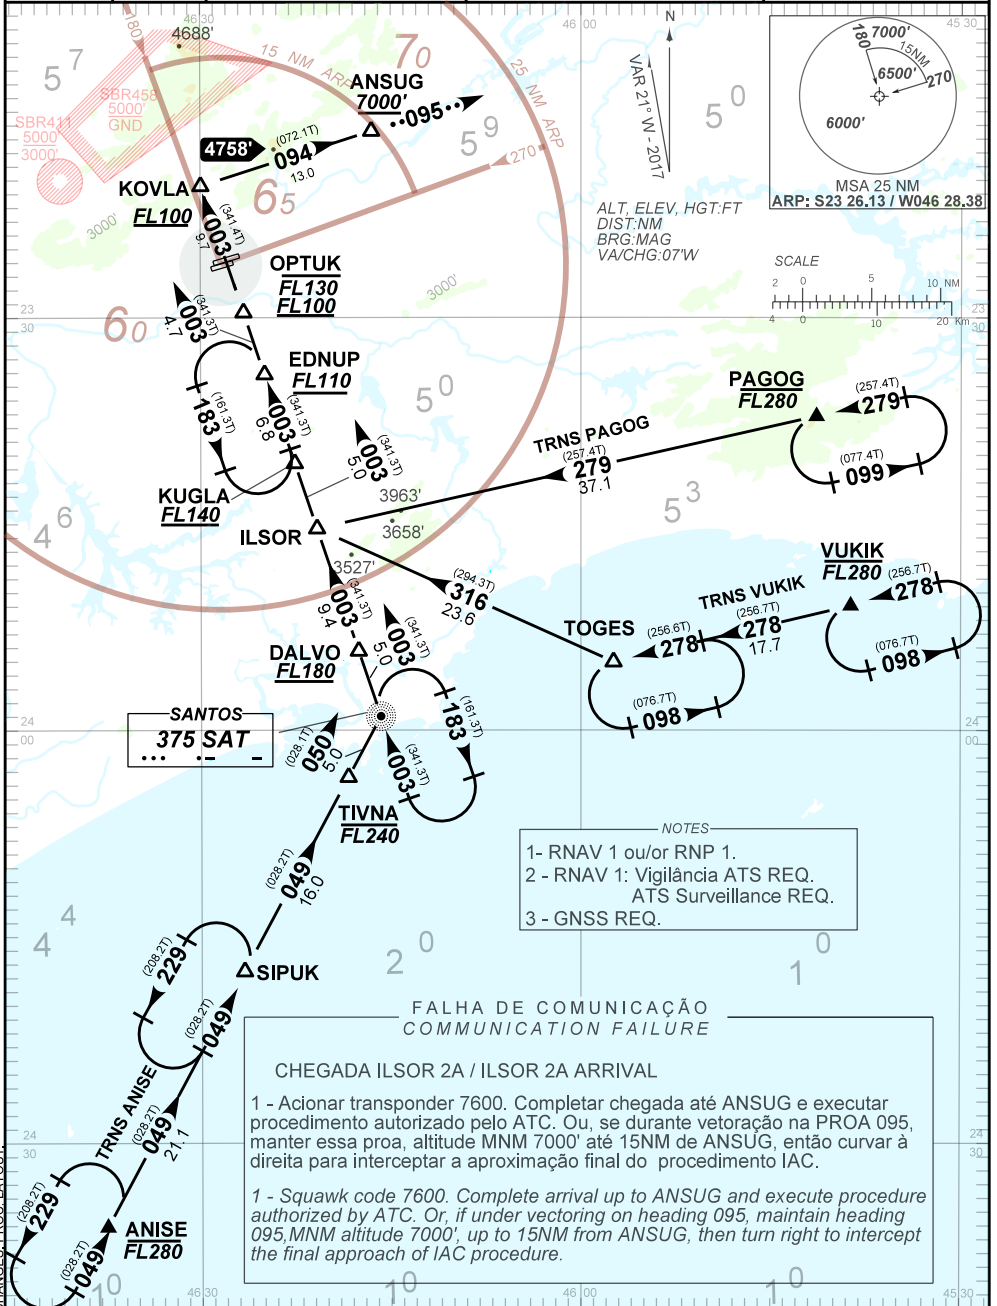

STANDARD ARRIVAL CHART
INSTRUMENT (STAR)

SÃO PAULO/ Guarulhos-Gov. André Franco Montoro, INTL (SBGR)

RWY 27L / 27R
RNAV ILSOR 2A

AD ELEV: 2461'

TA 8000'	D-ATIS 127.75	ACC CURITIBA 125.40 124.40 132.80 126.50 121.50	APP SÃO PAULO 121.35 124.70 132.10 121.35 120.85 121.50	TWR GUARULHOS 118.40 135.20 132.75 121.50
----------	------------------	---	---	---

CHANGES: PROC. LAYOUT.