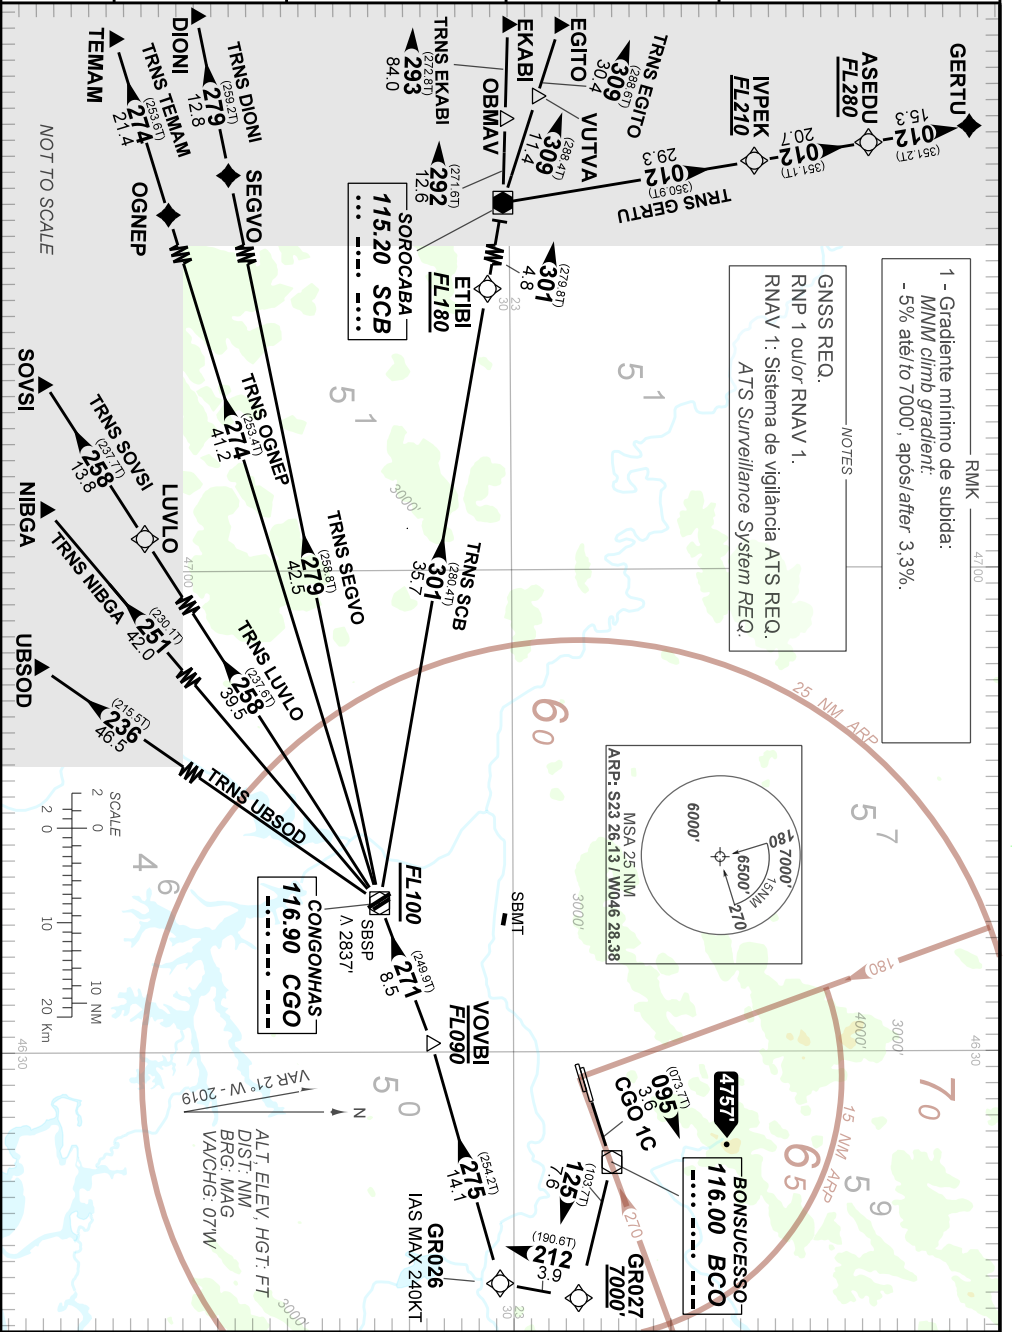

STANDARD DEPARTURE CHART SÃO PAULO / Guarulhos - Gov. André Franco Montoro, INTL (SBGR)  
INSTRUMENT (SID)

RWY 09L

AD ELEV: 2461'

RNAV VOVBI 1A

TA 8000'	TWR GUARULHOS 118.40 135.20 132.75 121.50	APP SÃO PAULO 120.45 129.05 129.75 121.35 123.90 121.50	ACC BRASÍLIA 126.80 128.50 123.35 134.00 121.50	ACC CURITIBA 132.80 126.50 126.95 128.25 125.075 121.50
----------	---	---	---	---

**INTENCIONALMENTE EM BRANCO**  
INTENTIONALLY LEFT BLANK