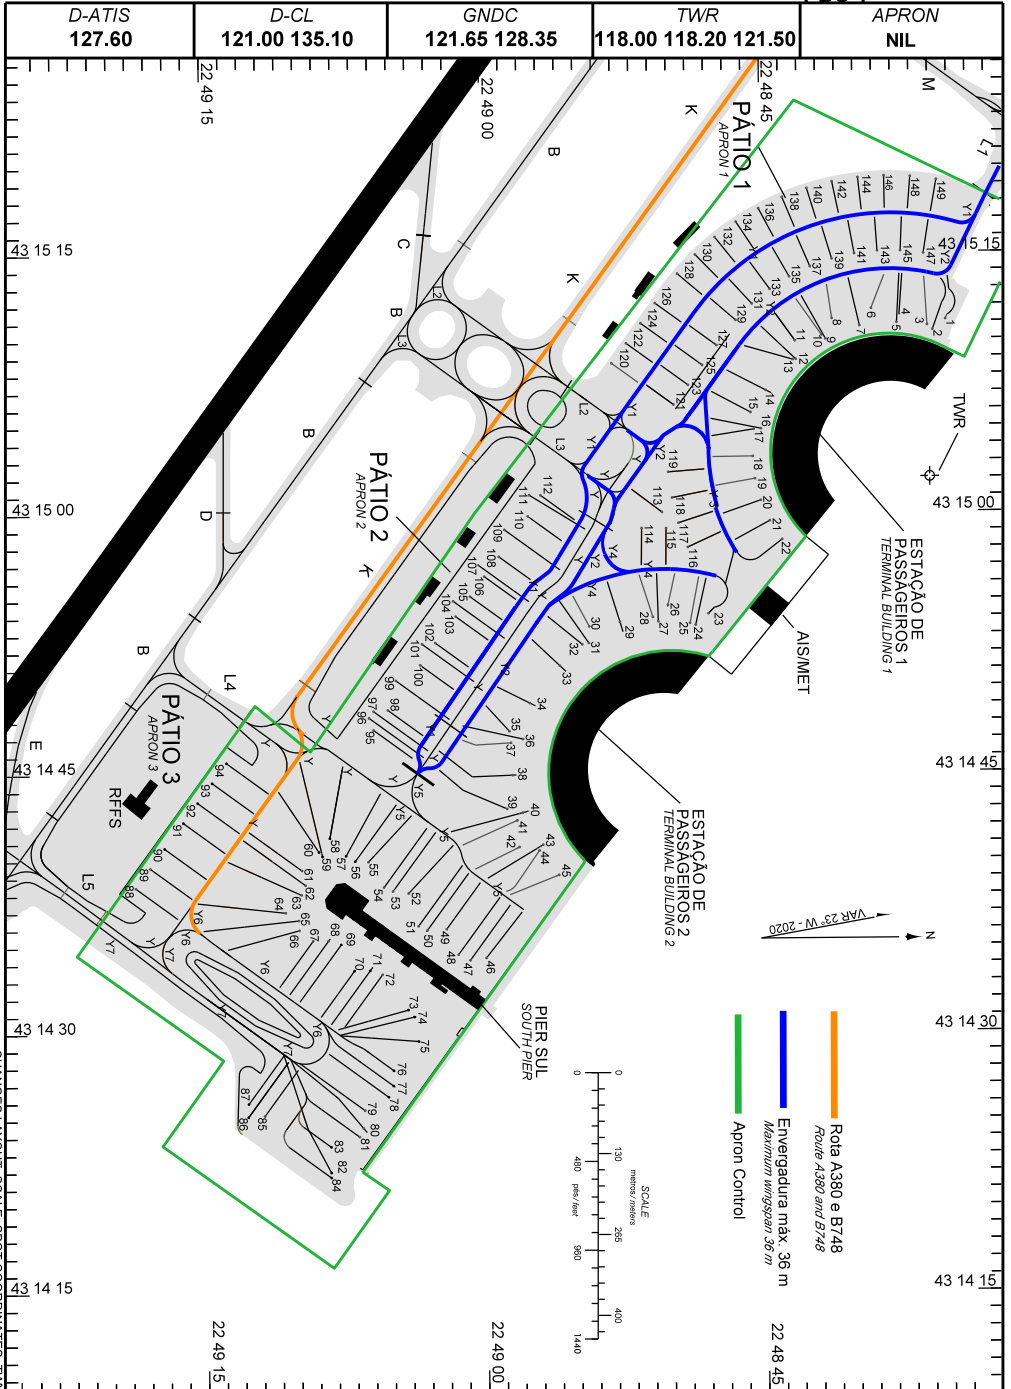

AIRCRAFT PARKING/
DOCKING CHART (PDC)

RIO DE JANEIRO / Galeão - Antônio Carlos Jobim, INTL (SBGL)

RJ - BRASIL

AD ELEV: 28'

ARP S22 48 36 W043 15 02

PDC 1

CHANGES LAYOUT SCALE SPOT COORDINATES TMY