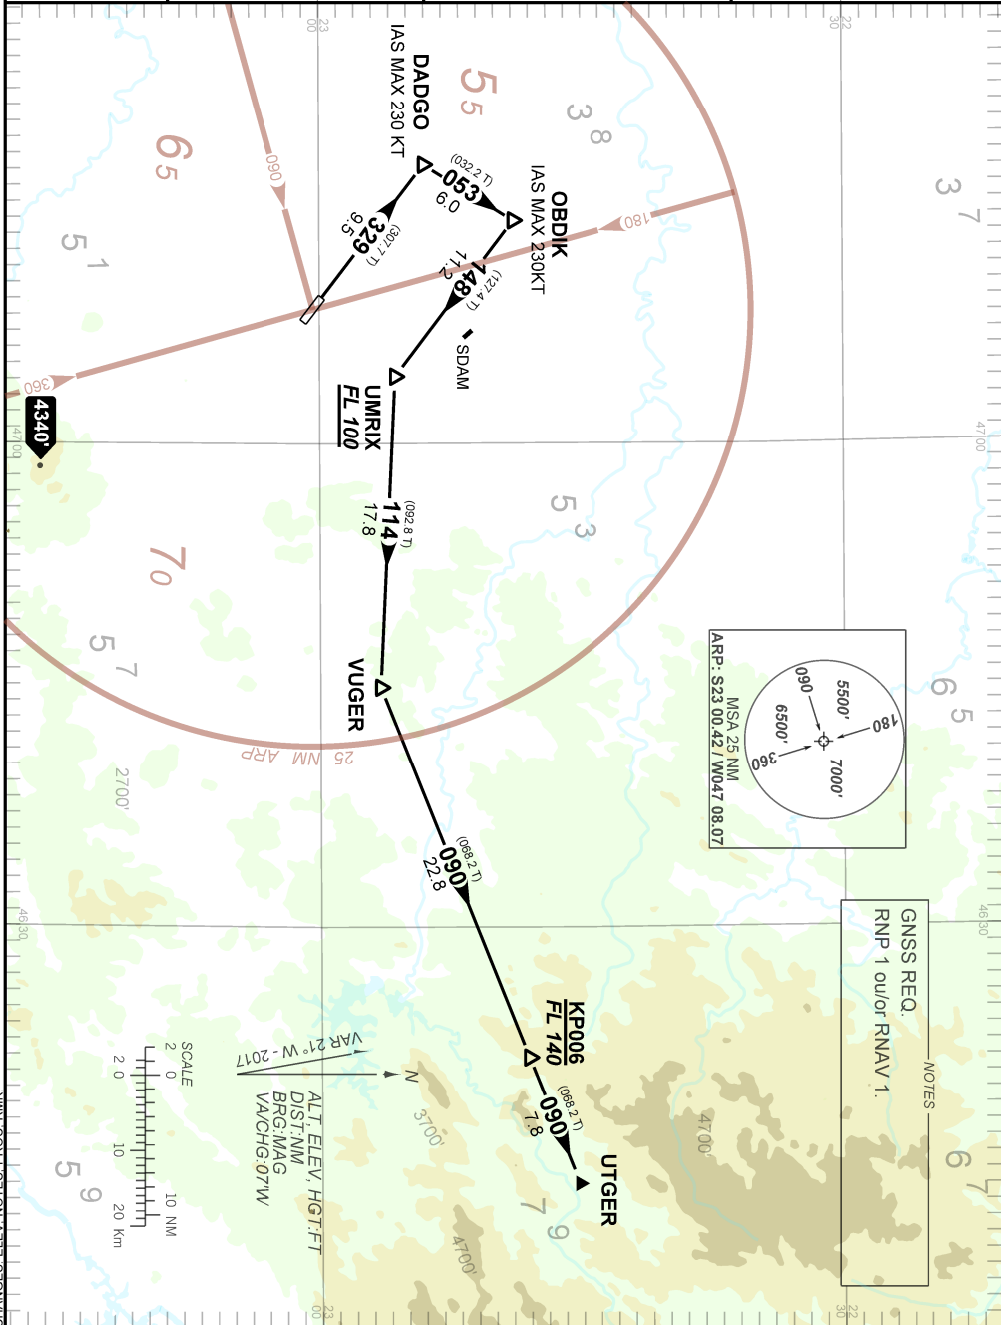

STANDARD DEPARTURE CHART
INSTRUMENT (SID)

CAMPINAS / Viracopos, INTL (SBKP)

RWY 33

RNAV UTGER 2A

AD ELEV: 2170'

TA 8000'	TWR CAMPINAS 118.25 121.50	APP SÃO PAULO 132.10 120.25 119.80 119.25 129.75 121.50	ACC BRASÍLIA 126.15 127.25 123.35 134.00 126.80 121.50
----------	-------------------------------	---	--

NOTES
GNSS REQ.
RNP 1 ou/ou RNAV 1.

CHANGES: ELEV, NOTES, PROC, RMK