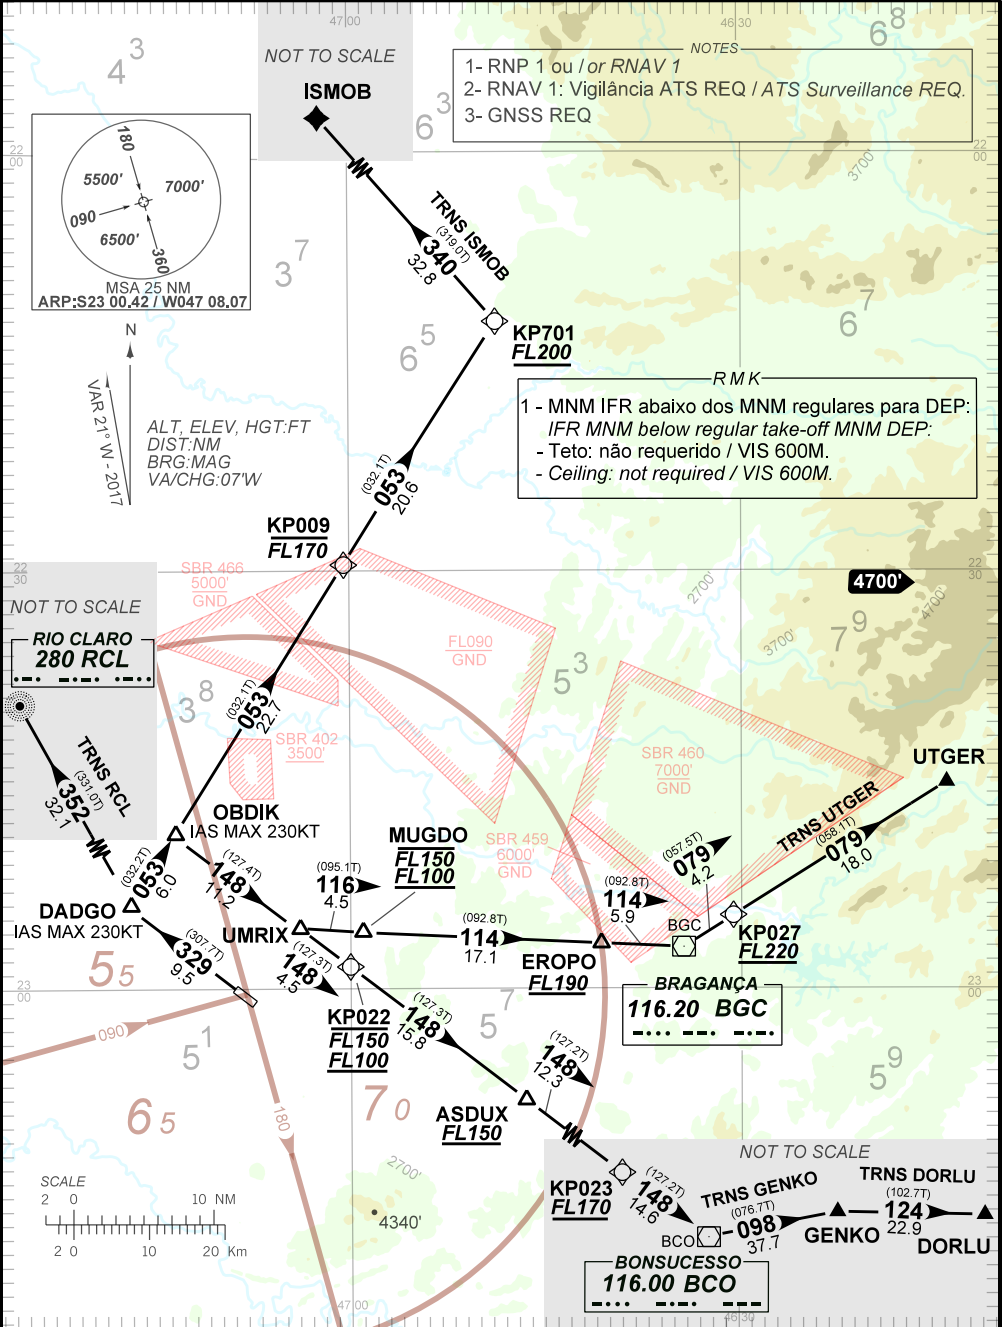

STANDARD DEPARTURE CHART
INSTRUMENT(SID)

CAMPINAS / Viracopos, INTL (SBKP)

RWY 33

RNAV DADGO 1A

AD ELEV: 2156'

TA 8000'	TWR CAMPINAS 118.25 121.50	APP SÃO PAULO 132.10 120.25 119.80 119.25 129.75 121.50	ACC BRASÍLIA 126.15 127.25 134.00 123.35 121.50
----------	-------------------------------	---	---

CHANGES: PROC. FREQ. LAYOUT.