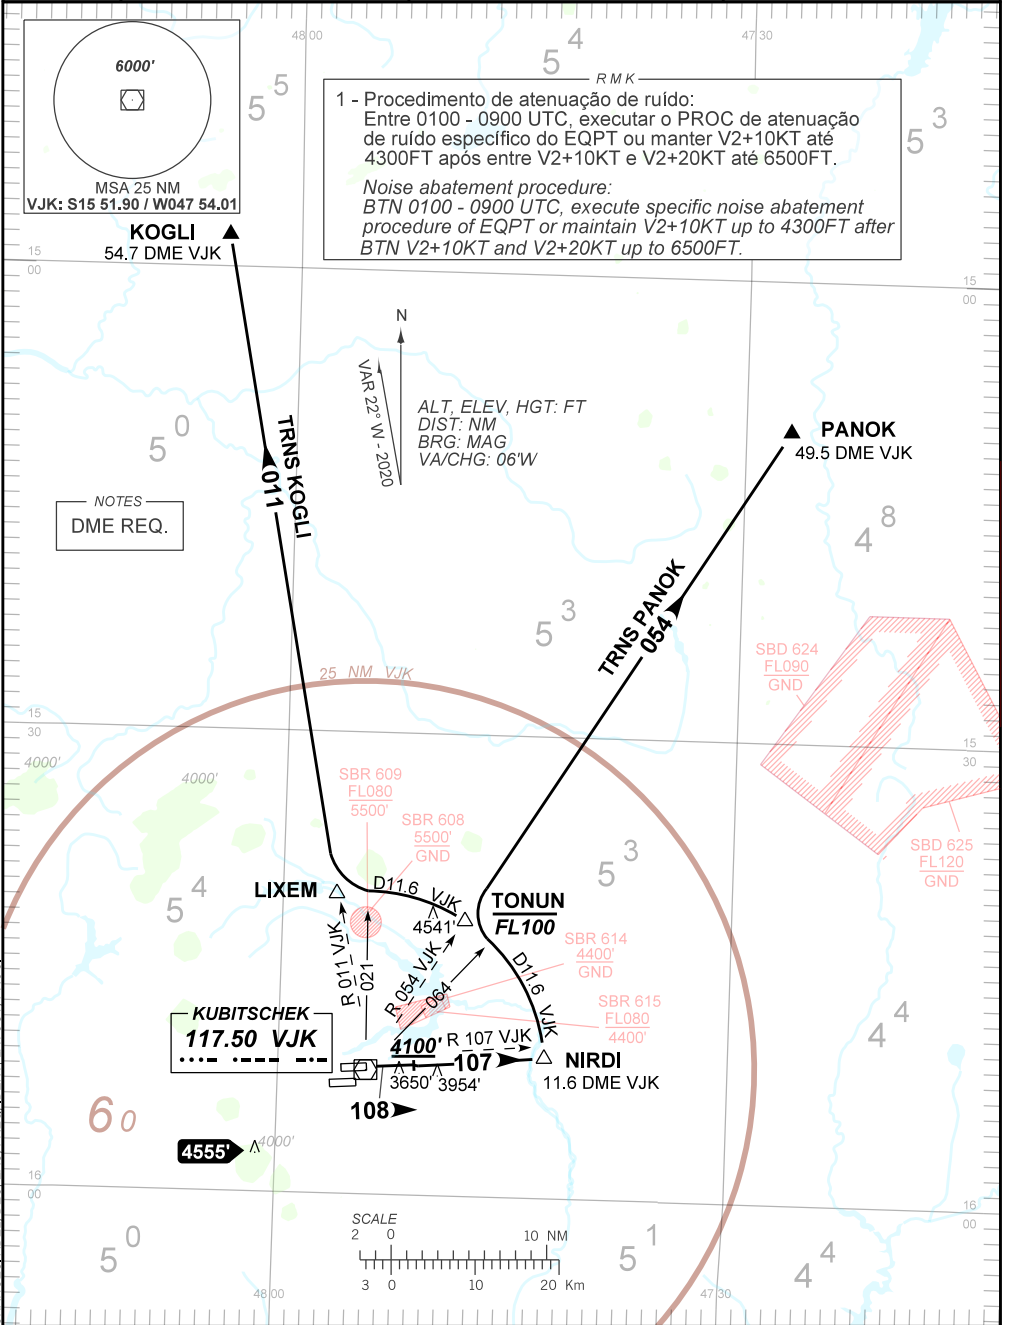

STANDARD DEPARTURE CHART
INSTRUMENT (SID)

BRASÍLIA / Pres. Juscelino Kubitschek, INTL (SBBR)

RWY 11L

NIRDI 1A

AD ELEV: 3498'

TA 7000'	TWR BRASÍLIA 118.10 118.45 118.75 121.50	APP BRASÍLIA 129.15 129.60 119.50 121.50	ACC BRASÍLIA 124.50 135.00 121.50
----------	---	---	--------------------------------------

CHANGES: AD EL, DEG, EAG, FREQ, IDENT, LAYOUT, PROC.