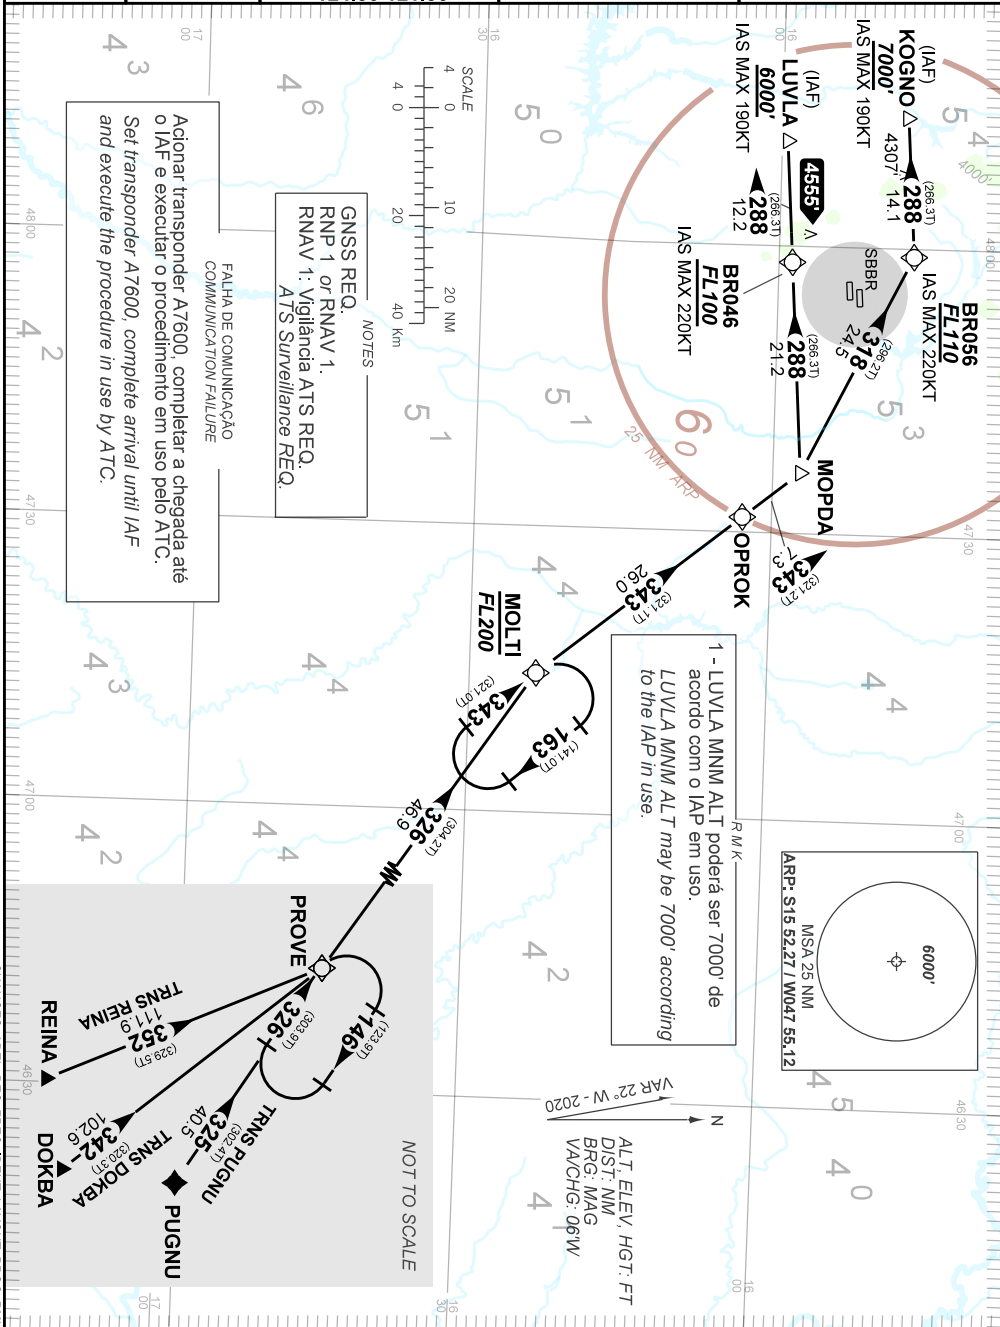

STANDARD ARRIVAL CHART
INSTRUMENT (STAR)

BRASÍLIA / Pres. Juscelino Kubitschek, INTL (SBBR)
RWY 11L/11R

RNAV KOGNO 1A - LUVLA 1A

AD ELEV: 3498'

TA 7000'	D-ATIS 127.80	ACC BRASÍLIA 133.10 133.90 125.55 124.30 121.50	APP BRASÍLIA 119.50 129.60 120.00 120.30 121.50	TWR BRASÍLIA 118.45 118.10 118.75 121.50