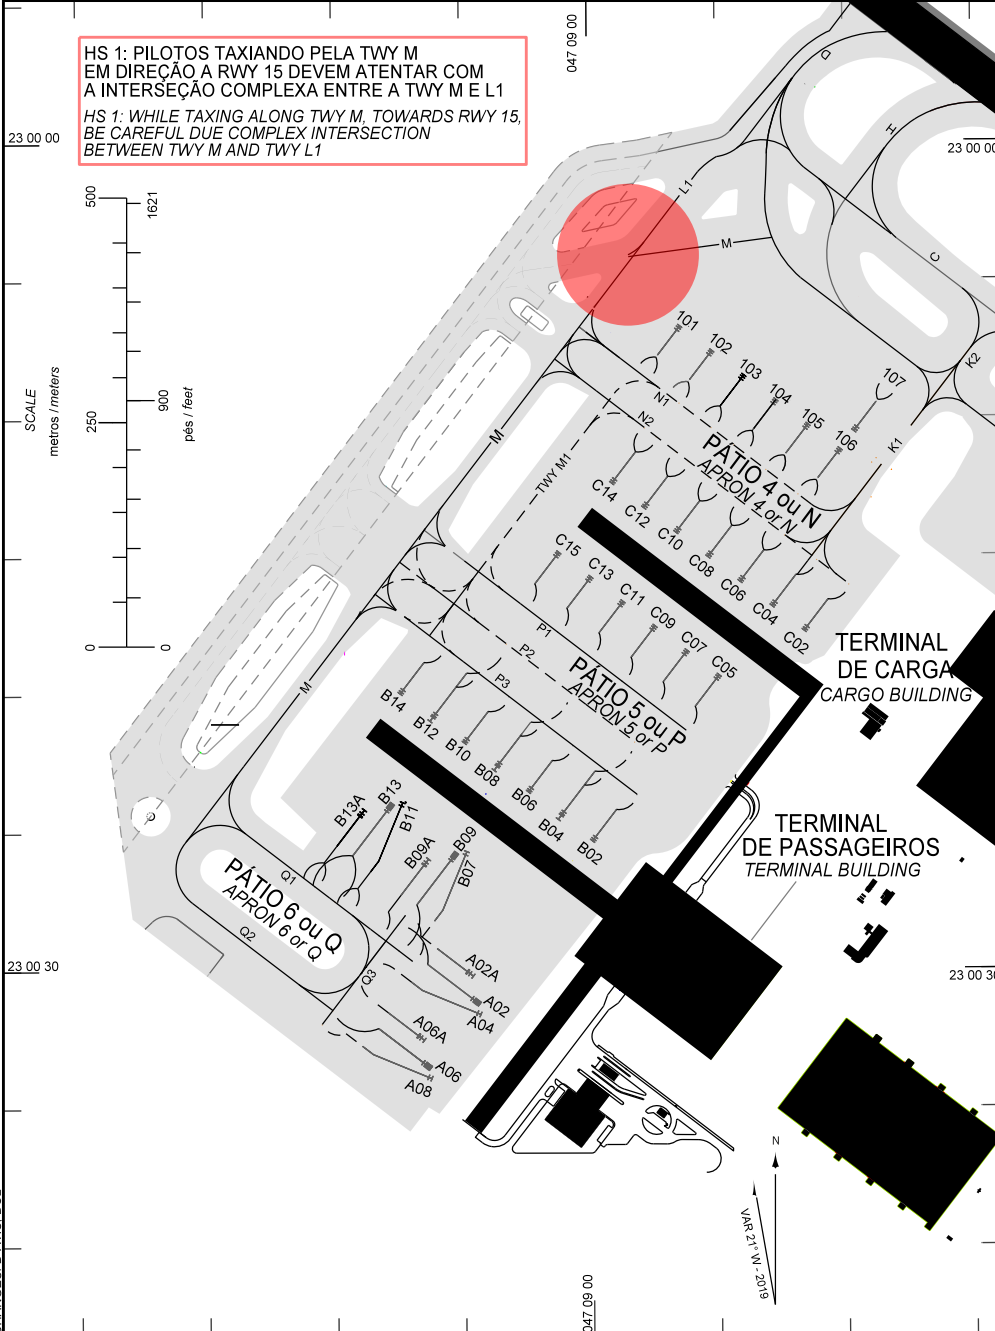

AIRCRAFT PARKING/
DOCKING CHART (PDC)

CAMPINAS/ Viracopos, INTL (SBKP)

SP - BRASIL

AD ELEV: 2170'

ARP S23 00 25 W047 08 04

PDC 3

D-ATIS 127.825	DCL 121.10	GNDC 121.90	TWR 118.25	APRON NIL
--------------------------	----------------------	-----------------------	----------------------	---------------------

HS 1: PILOTOS TAXIANDO PELA TWY M EM DIREÇÃO A RWY 15 DEVEM ATENTAR COM A INTERSEÇÃO COMPLEXA ENTRE A TWY M E L1

HS 1: WHILE TAXIING ALONG TWY M, TOWARDS RWY 15, BE CAREFUL DUE COMPLEX INTERSECTION BETWEEN TWY M AND TWY L1