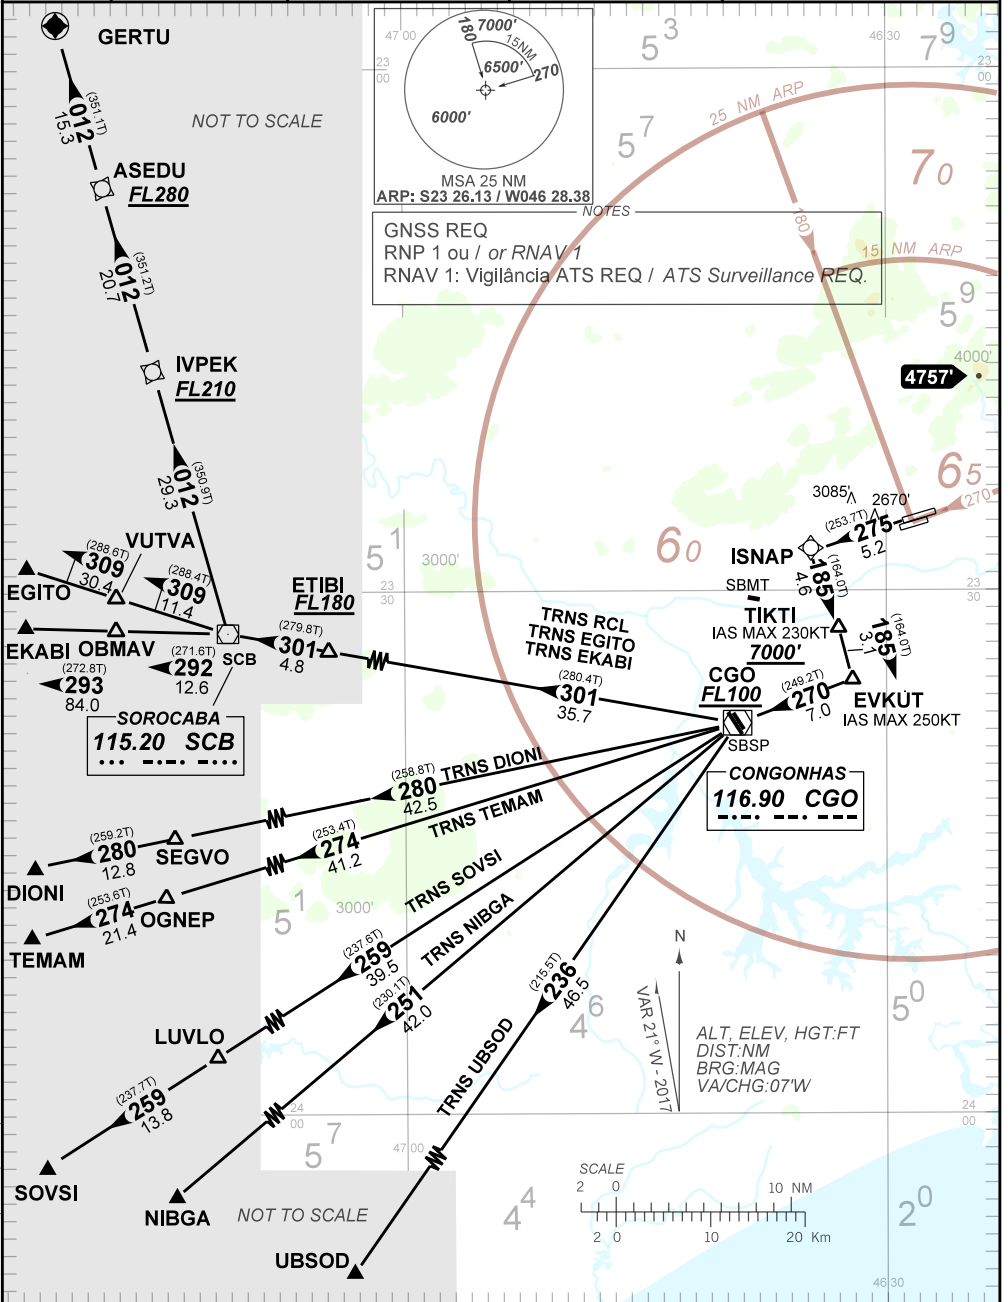

STANDARD DEPARTURE CHART
INSTRUMENT (SID)

SÃO PAULO / Guarulhos - Gov. André Franco Montoro, INTL (SBGR)

RWY 27L/27R

RNAV CGO 1E

AD ELEV: 2461'

TA 8000'	TWR GUARULHOS 118.40 135.20 132.75 121.50	APP SÃO PAULO 120.45 129.05 129.75 121.35 123.90 121.50	ACC BRASÍLIA 126.80 128.50 123.35 134.00 121.50	ACC CURITIBA 132.80 126.50 126.95 128.25 125.075 121.50
----------	---	---	---	---

CHANGES: FIX IDENT. PROC. RWK.

AMDT 2010C 10 SEP 20

DEPARTAMENTO DE CONTROLE DO ESPAÇO AÉREO

SBGR_SID_01T 1
SID RNAV CGO 1E RWY 27L/27R