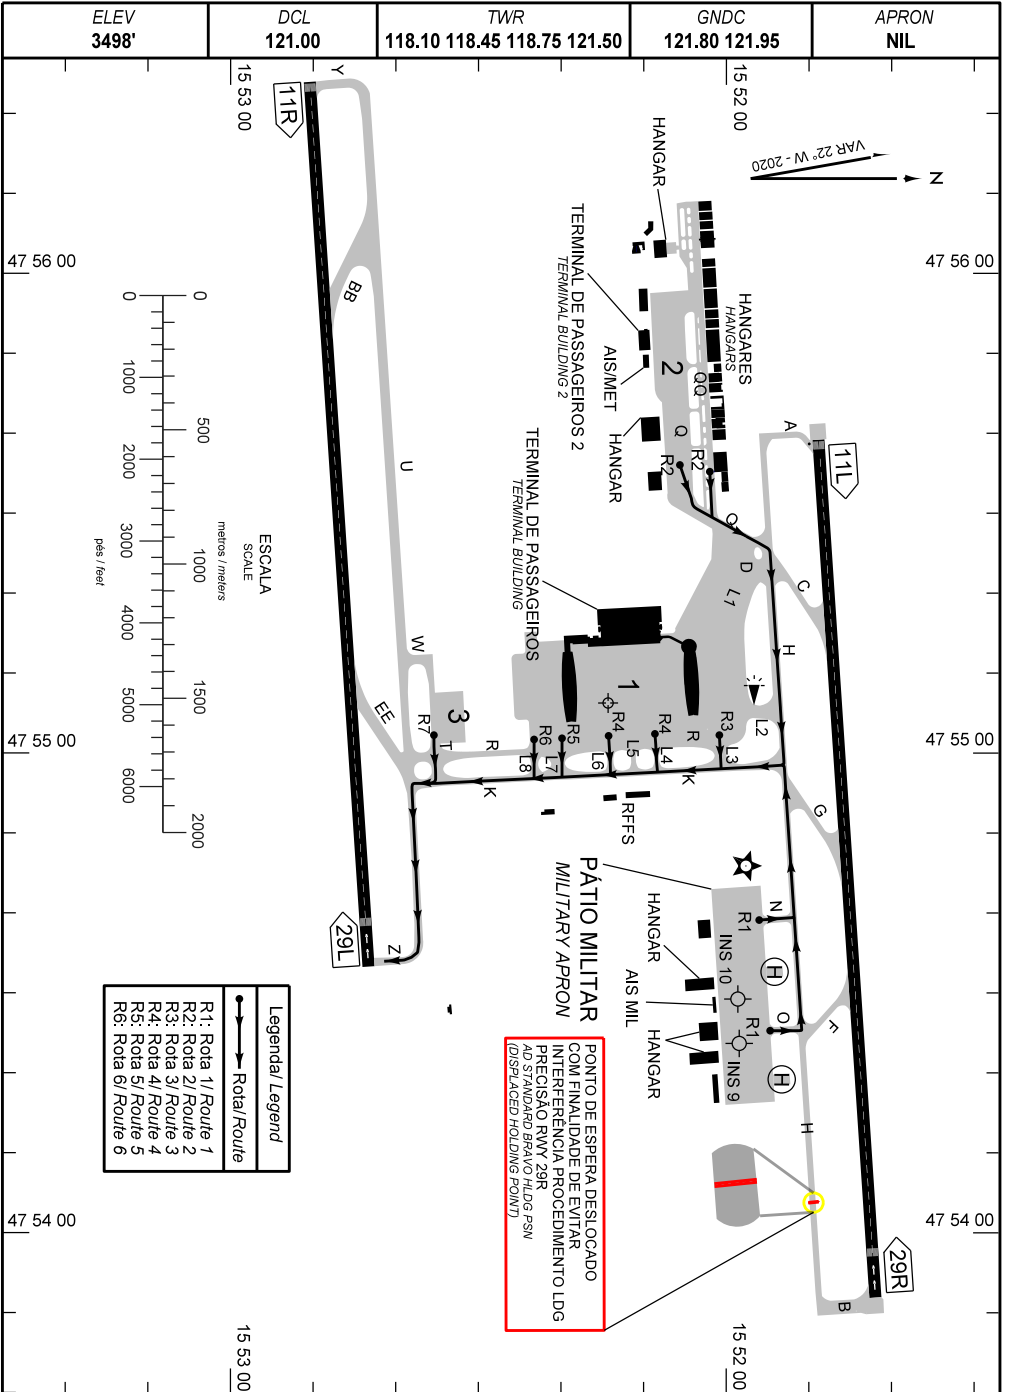

CARTA DE MOVIMENTO NO SOLO DE AERÓDROMO (AGMC)

BRASÍLIA / Pres. Juscelino Kubitschek, INTL (SBBR)
DF - BRASIL

AERODROME GROUND MOVEMENT CHART (AGMC)

ARP S15 52 16 W047 55 07

DEP 29L

CHANGES: NEW CHART