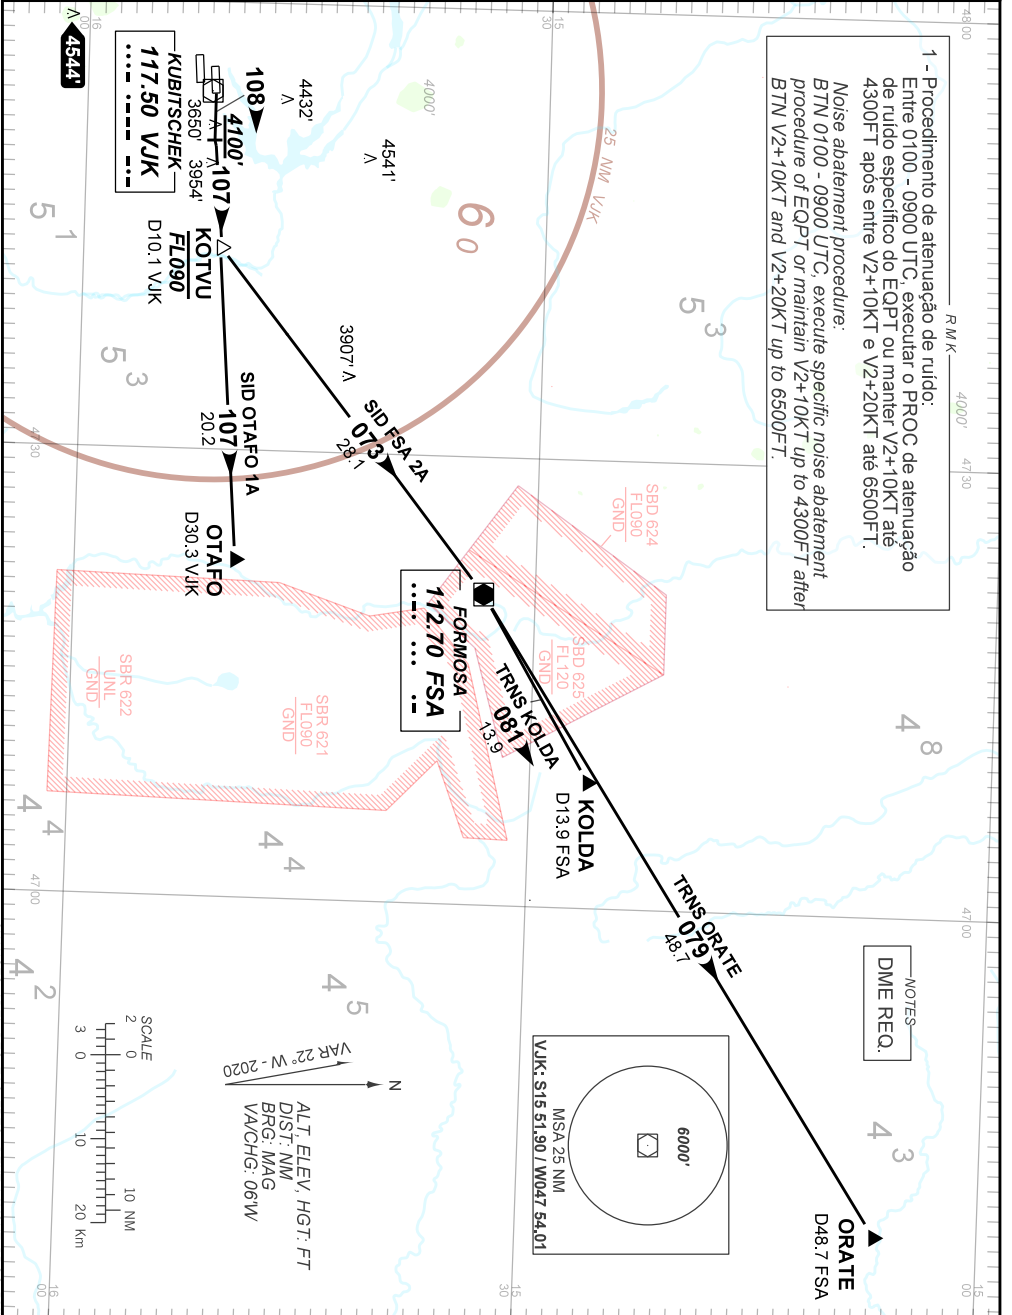

STANDARD DEPARTURE CHART
INSTRUMENT (SID)

BRASÍLIA / Pres. Juscelino Kubitschek, INTL (SBBR)

RWY 11L

AD ELEV: 3498'

FSA 2A - OTAF0 1A

	TWR BRASÍLIA				APP BRASÍLIA				ACC BRASÍLIA				
TA 7000'	118.10	118.45	118.75	121.50	120.65	120.30	120.00	121.50	124.50	135.00	133.10	133.90	121.50

CHANGES: ADEL, DEC, EAC, FREQ, IDENT, LAYOUT, PROC, RANK