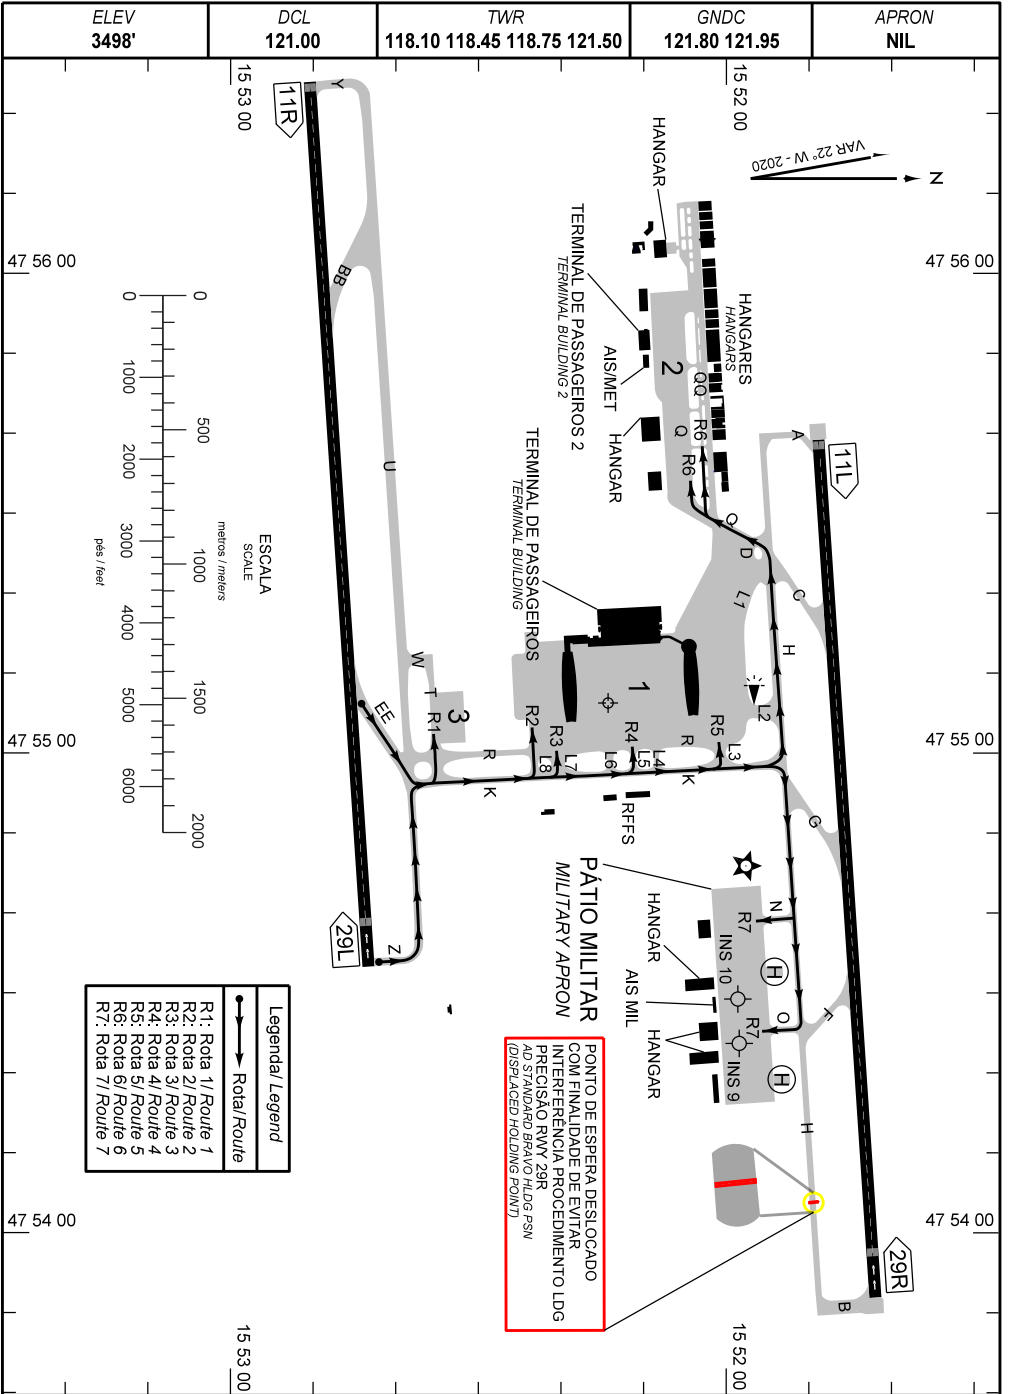

**CARTA DE MOVIMENTO NO SOLO DE AERÓDROMO (AGMC)**

**BRASÍLIA / Pres. Juscelino Kubitschek, INTL (SBBR)**  
DF - BRASIL

AERODROME GROUND MOVEMENT CHART (AGMC)

ARP S15 52 16 W047 55 07

**ARR 11R**

CHANGES: NEW CHART