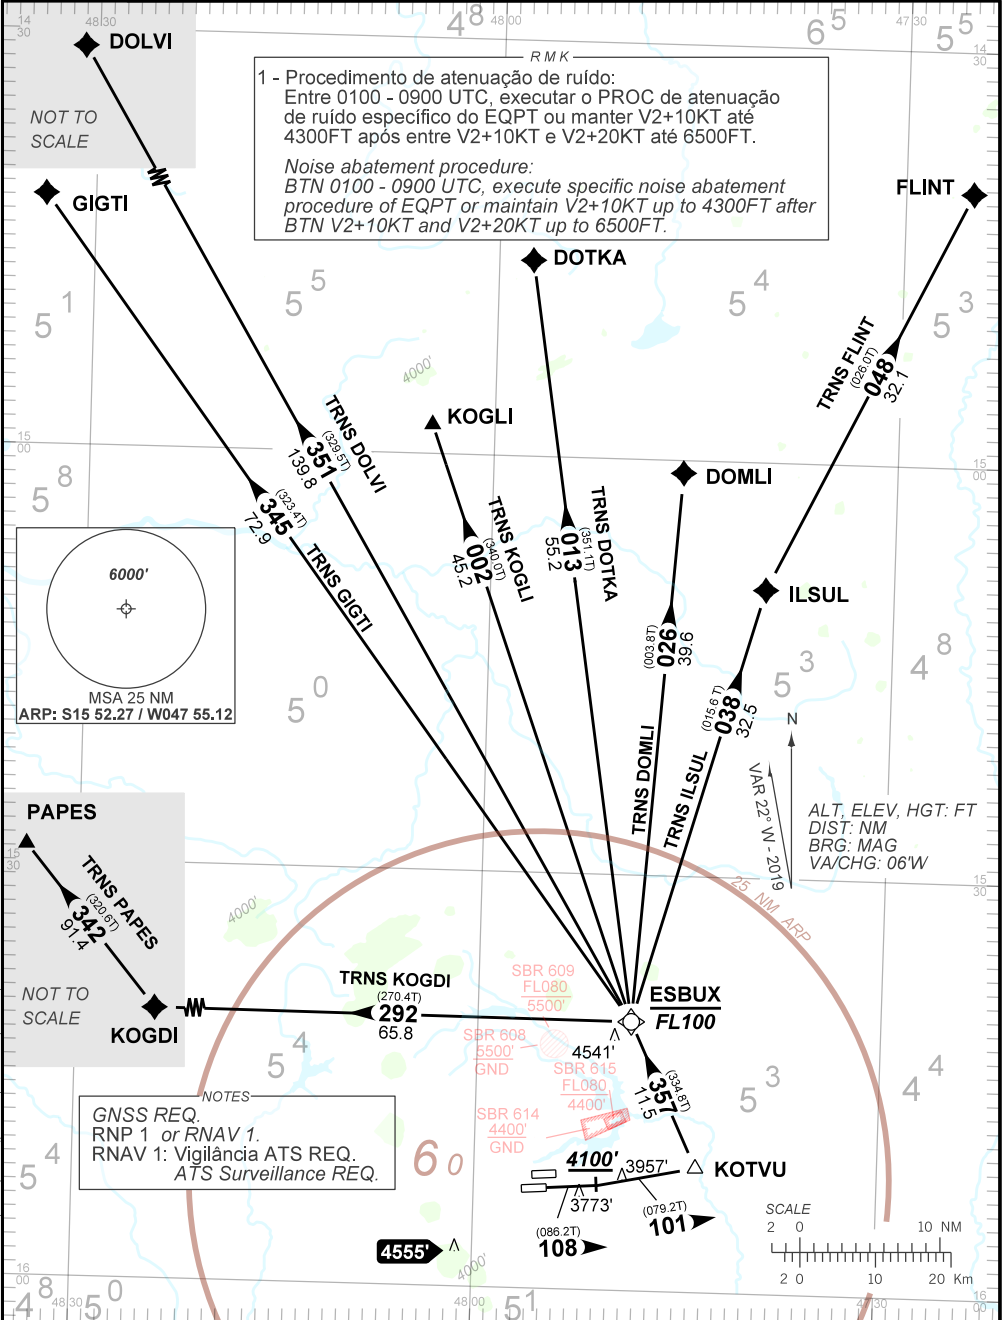

STANDARD DEPARTURE CHART
INSTRUMENT (SID)

BRASÍLIA / Pres. Juscelino Kubitschek, INTL (SBBR)

RWY 11R

AD ELEV: 3498'

RNAV KOTVU 1B

TA 7000'	TWR BRASÍLIA 118.10 118.45 118.75 121.50	APP BRASÍLIA 120.65 120.30 120.00 121.50	ACC BRASÍLIA 133.05 124.70 124.50 135.00 121.50