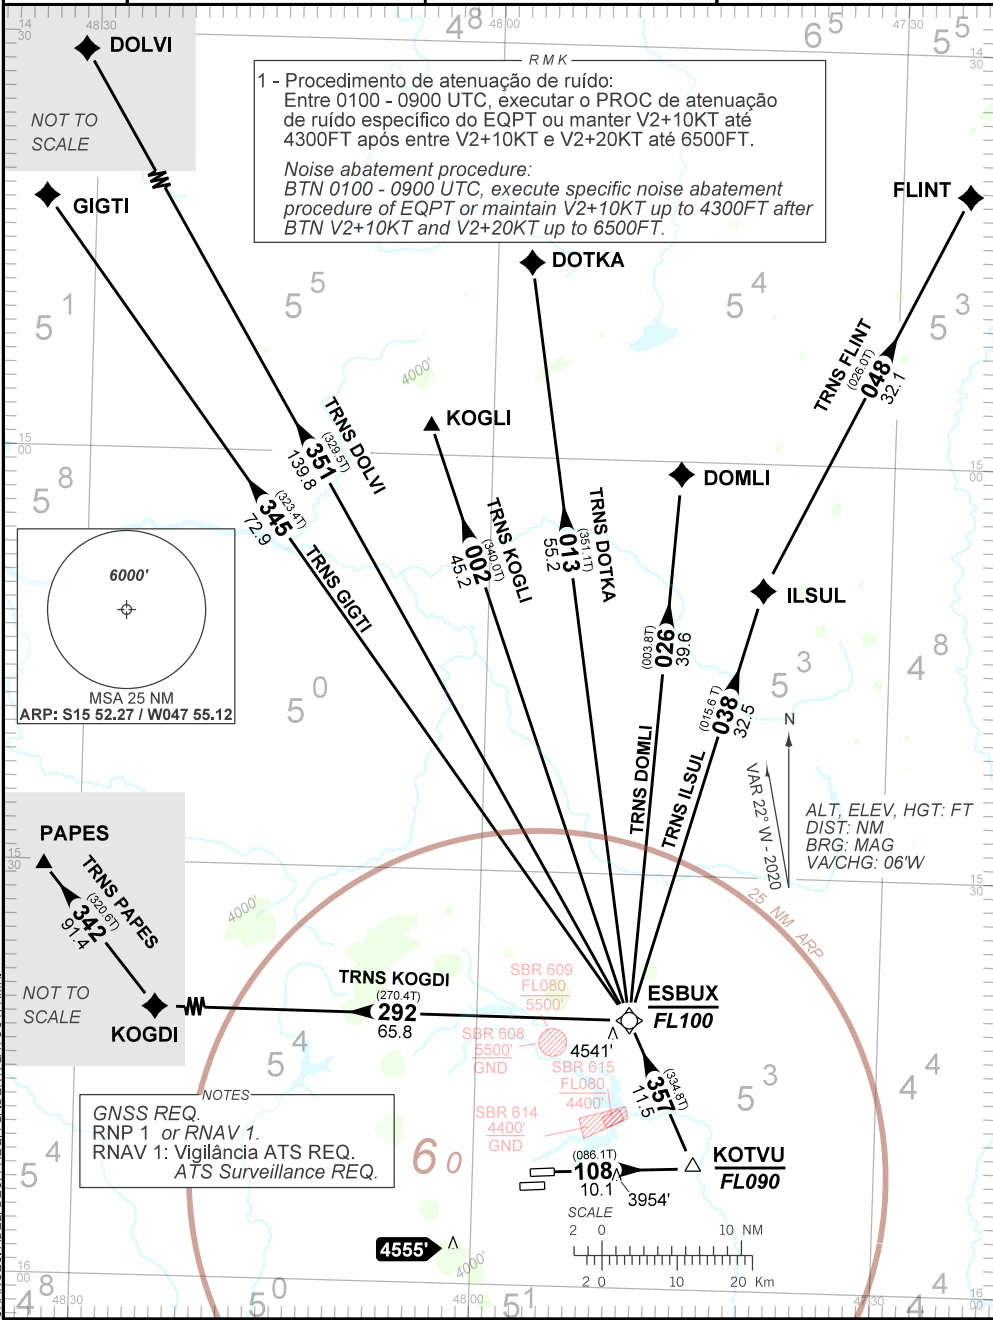

STANDARD DEPARTURE CHART
INSTRUMENT (SID)

BRASÍLIA / Pres. Juscelino Kubitschek, INTL (SBBR)

RWY 11L

AD ELEV: 3498'

RNAV ESBUX 3A

TA 7000'	TWR BRASÍLIA 118.10 118.45 118.75 121.50	APP BRASÍLIA 120.65 129.15 120.30 120.00 121.50	ACC BRASÍLIA 133.05 124.70 124.50 135.00 121.50
----------	---	---	---

CHANGES: ADEL DEC. FREQ. FL IDENT LAYOUT, RMK

NOTES
GNSS REQ.
RNP 1 or RNAV 1.
RNAV 1: Vigilância ATS REQ.
ATS Surveillance REQ.