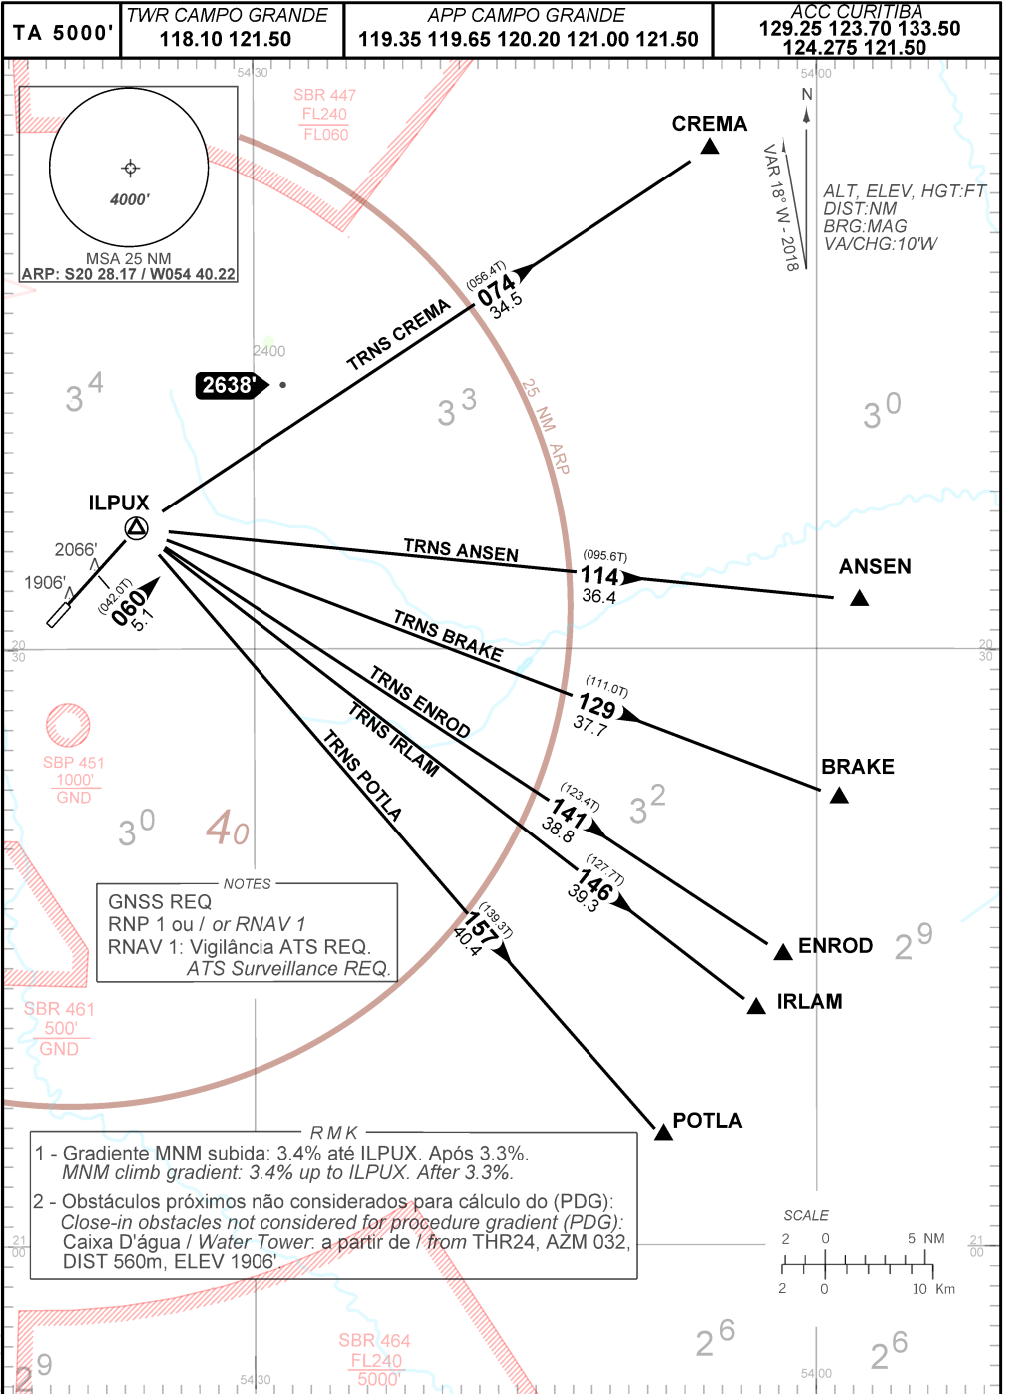

AD ELEV: 1834'

RNAV ILPUX 1D

CHANGES: WPT