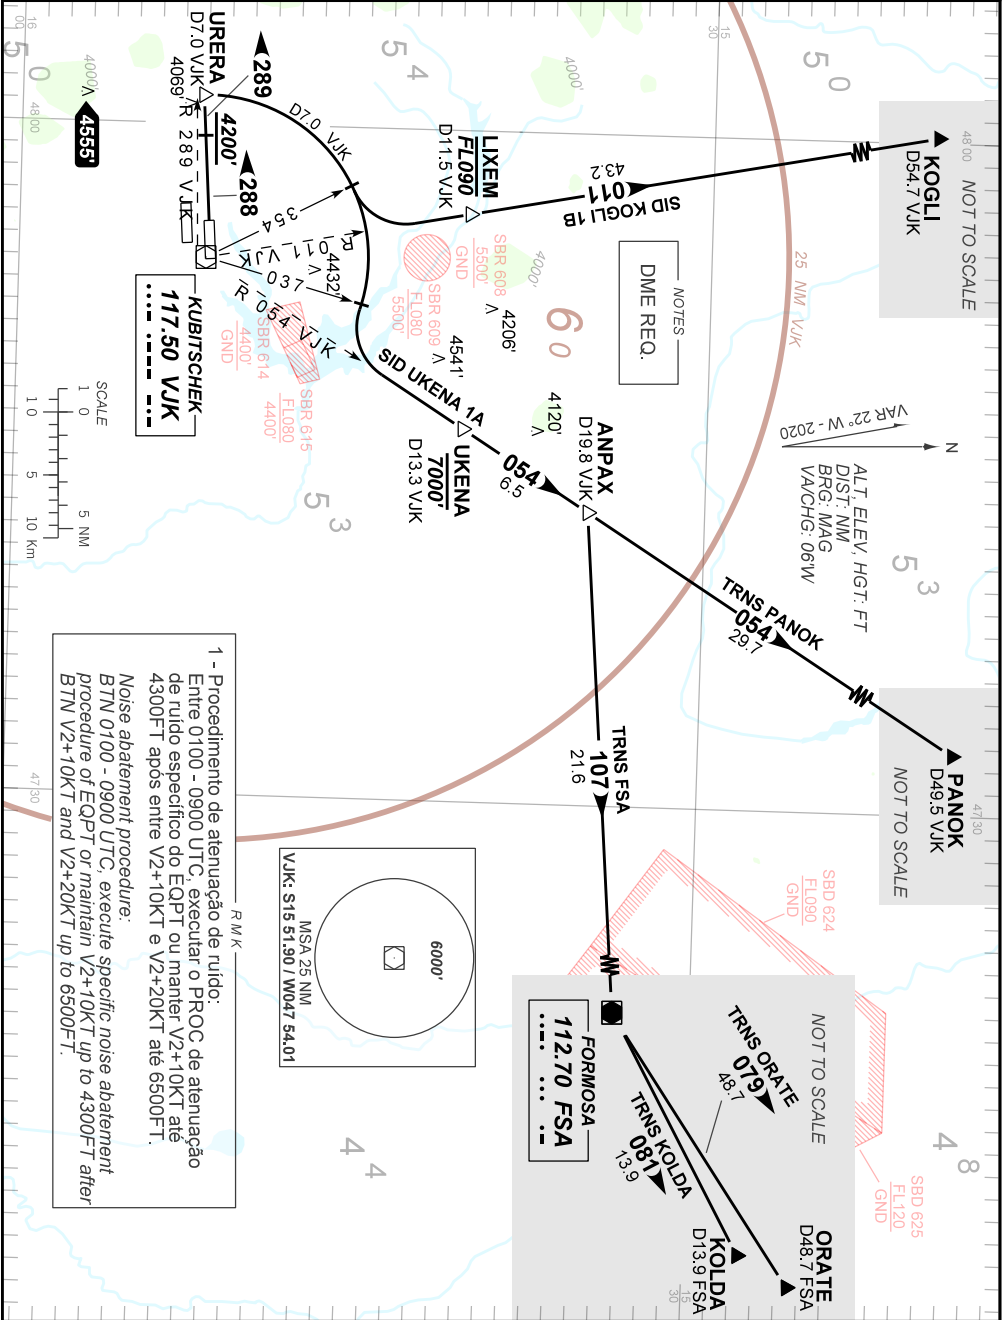

STANDARD DEPARTURE CHART
INSTRUMENT (SID)

BRASÍLIA / Pres. Juscelino Kubitschek, INTL (SBBR)

RWY 29R

AD ELEV: 3498'

KOGLI 1B - UKENA 1A

TA 7000'	TWR BRASÍLIA				APP BRASÍLIA				ACC BRASÍLIA				
	118.10	118.45	118.75	121.50	129.15	129.60	119.50	121.50	124.50	135.00	124.70	133.05	121.50