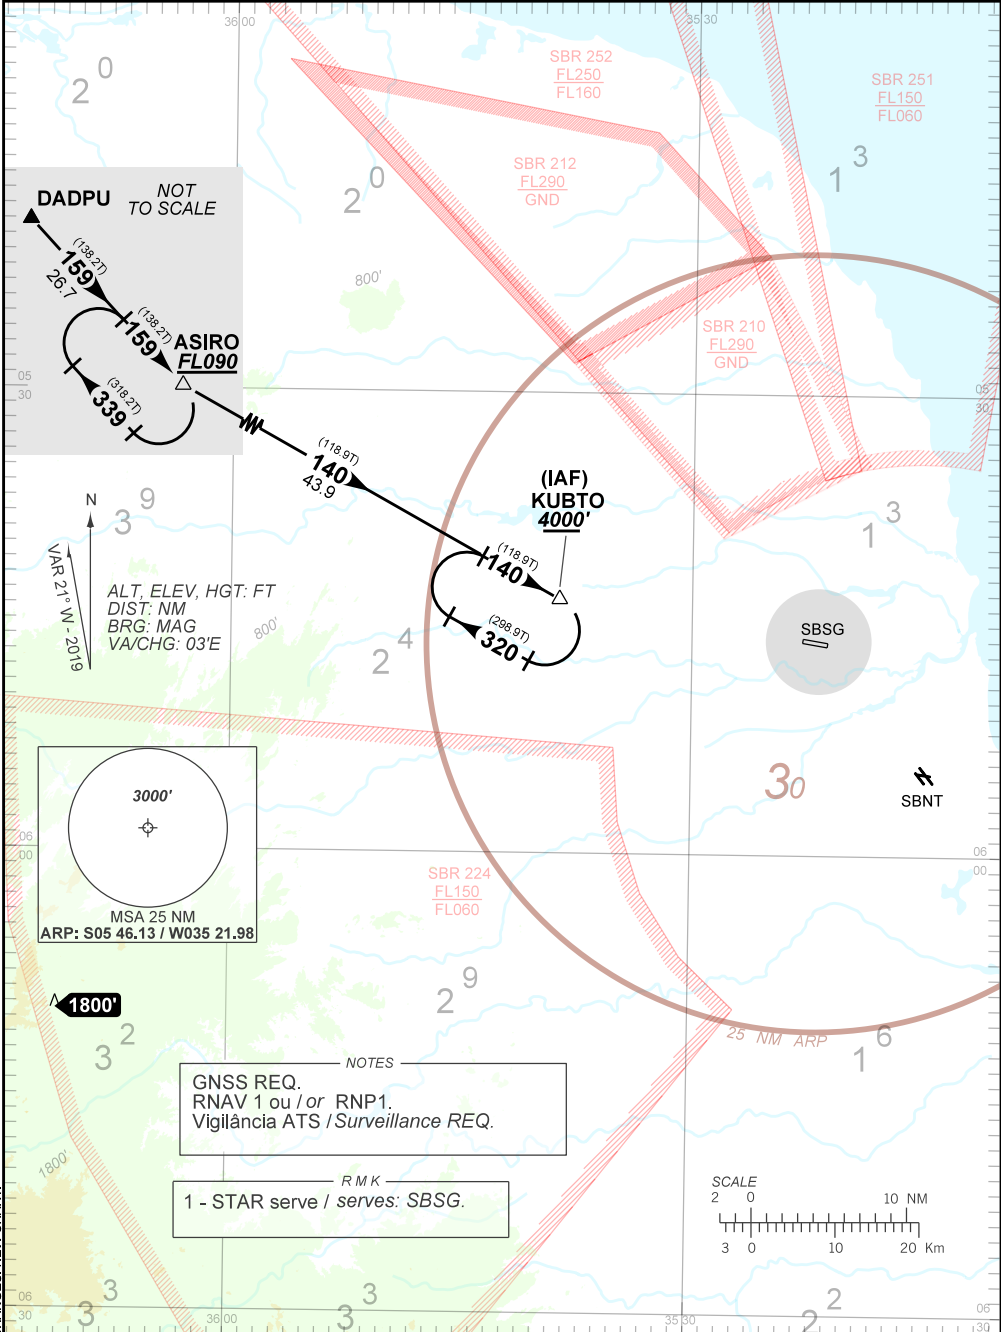

STANDARD ARRIVAL CHART
INSTRUMENT (STAR)

SÃO GONÇALO DO AMARANTE / Gov. Aluizio Alves, INTL (SBSG)
RWY 12

RNAV DADPU 1A

AD ELEV: 273'

TA 4000'	D-ATIS 127.60	ACC RECIFE 128.05 135.80 121.50	APP NATAL 119.30 119.65 120.65 129.80 121.50	TWR SÃO GONÇALO 118.20 118.85 121.50
----------	------------------	------------------------------------	--	---

CHANGES: NEW CHART.