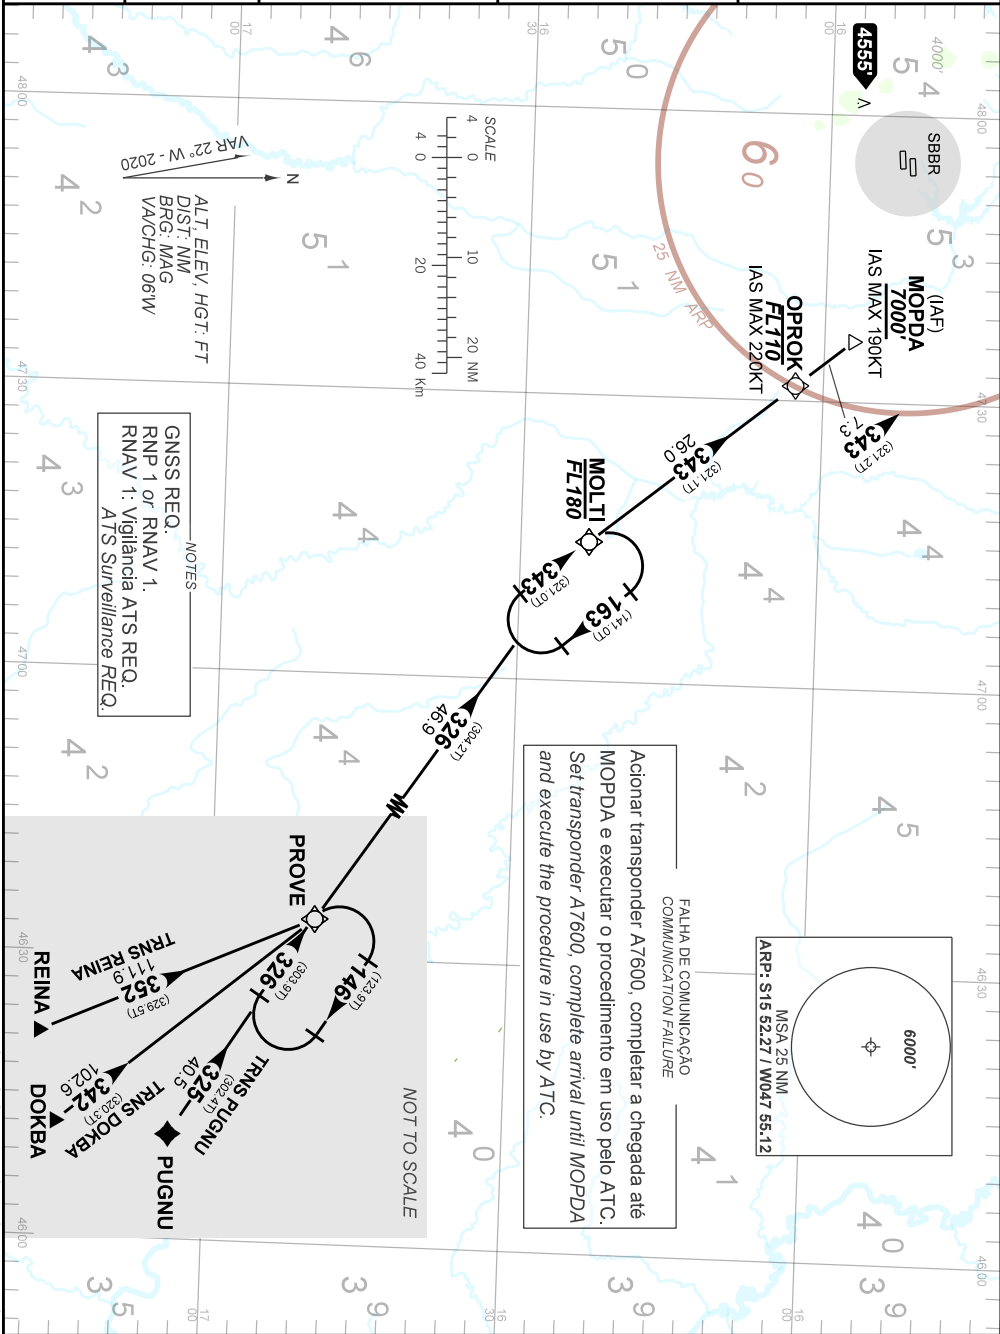

STANDARD ARRIVAL CHART
INSTRUMENT (STAR)

BRASÍLIA / Pres. Juscelino Kubitschek, INTL (SBBR)

RWY 29L/29R

RNAV PROVE 1B

AD ELEV: 3498'

TA 7000'	D-ATIS 127.80	ACC BRASÍLIA 133.10 133.90 125.55 124.30 121.50	APP BRASÍLIA 119.50 129.60 120.00 120.30 121.50	TWR BRASÍLIA 118.45 118.10 118.75 121.50
----------	------------------	---	---	--

CHANGES: ADEL, DEC, FREQ, IDENT, LAYOUT.