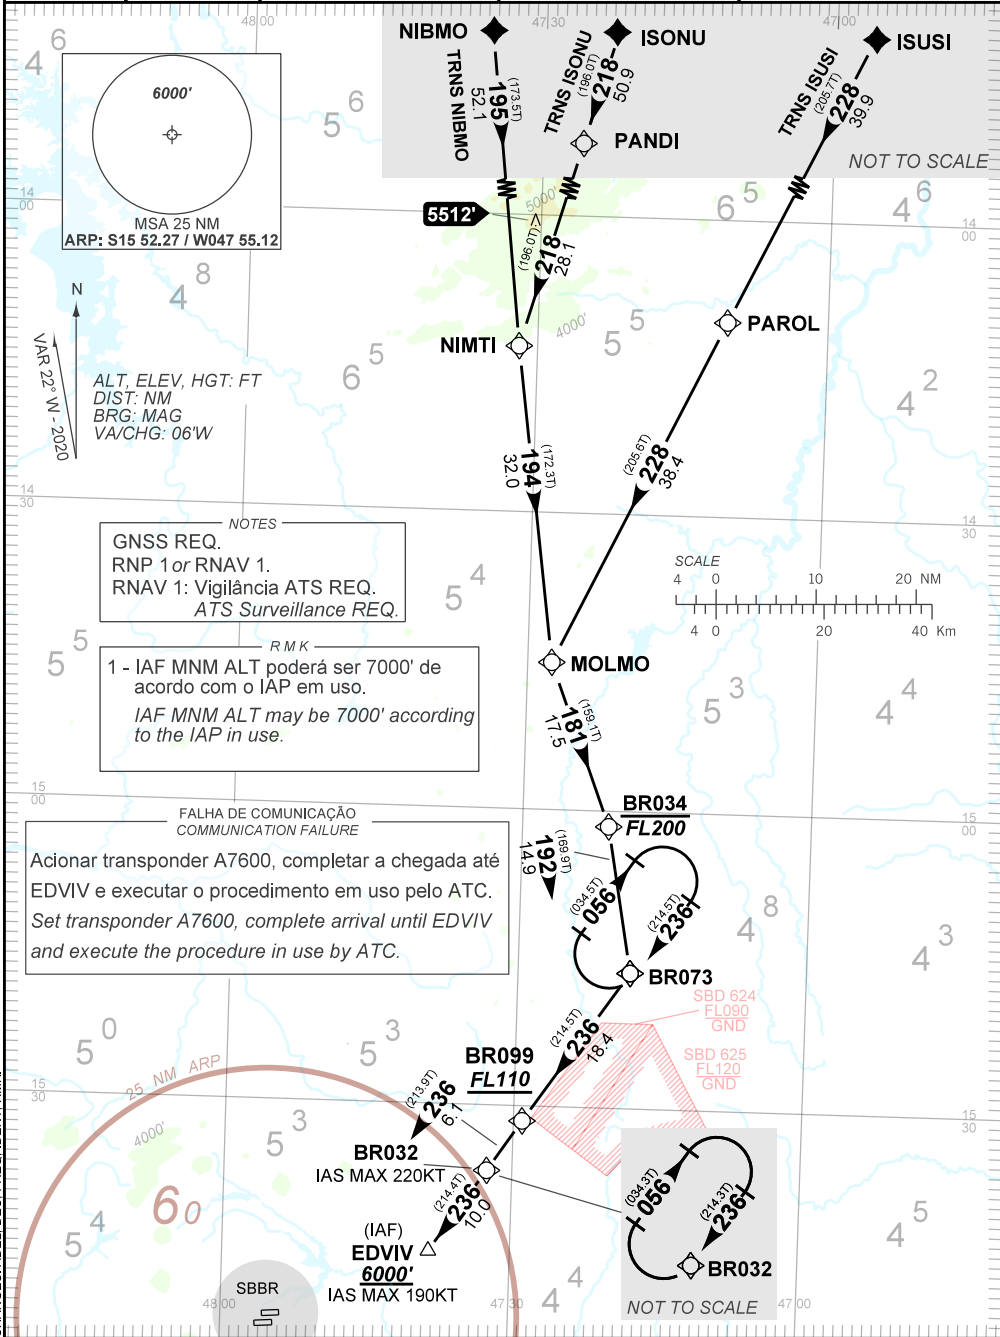

STANDARD ARRIVAL CHART
INSTRUMENT (STAR)

BRASÍLIA / Pres. Juscelino Kubitschek, INTL (SBBR)

RWY 29L/29R

RNAV MOLMO 1B

AD ELEV: 3498'

TA 7000'	D-ATIS 127.80	ACC BRASÍLIA 124.50 135.00 121.50	APP BRASÍLIA 120.30 120.00 119.50 129.60 121.50	TWR BRASÍLIA 118.10 118.45 118.75 121.50
----------	------------------	---	---	--

CHANGES: ADEL, DEC, FREQ, IDENT, RMK