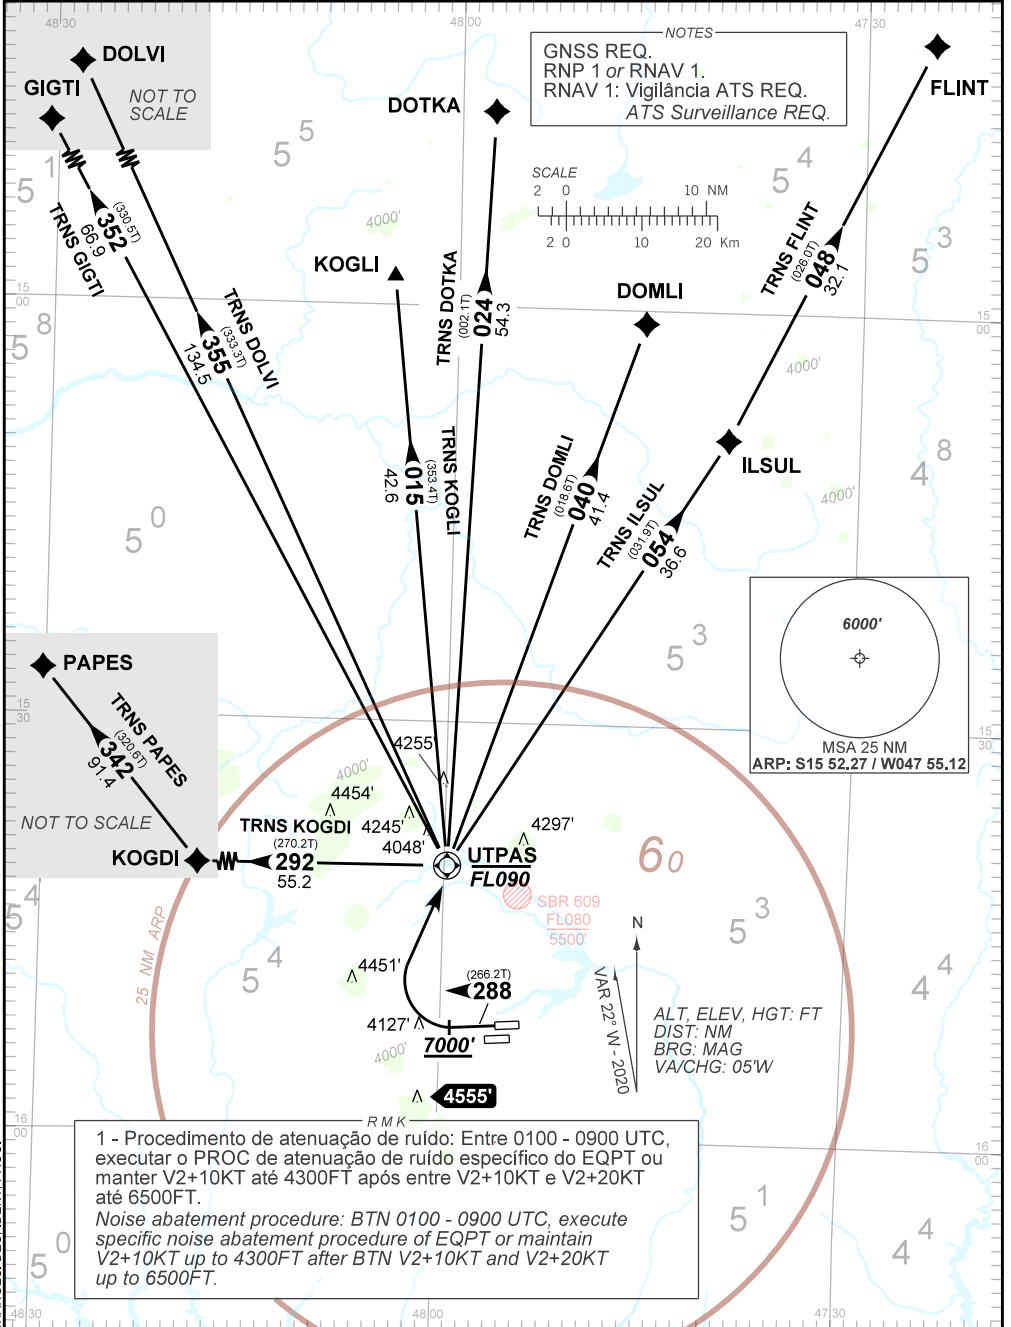

STANDARD DEPARTURE CHART  
INSTRUMENT (SID)

BRASÍLIA / Pres. Juscelino Kubitschek, INTL (SBBR)

RWY 29R

RNAV UTPAS 2B

AD ELEV: 3498'

TA 7000'	TWR BRASÍLIA 118.10 118.45 118.75 121.50	APP BRASÍLIA 120.65 120.00 120.30 121.50	ACC BRASÍLIA 133.05 124.70 124.50 135.00 121.50
----------	---	--	---

CHANGES DEC IDENT. PROC.