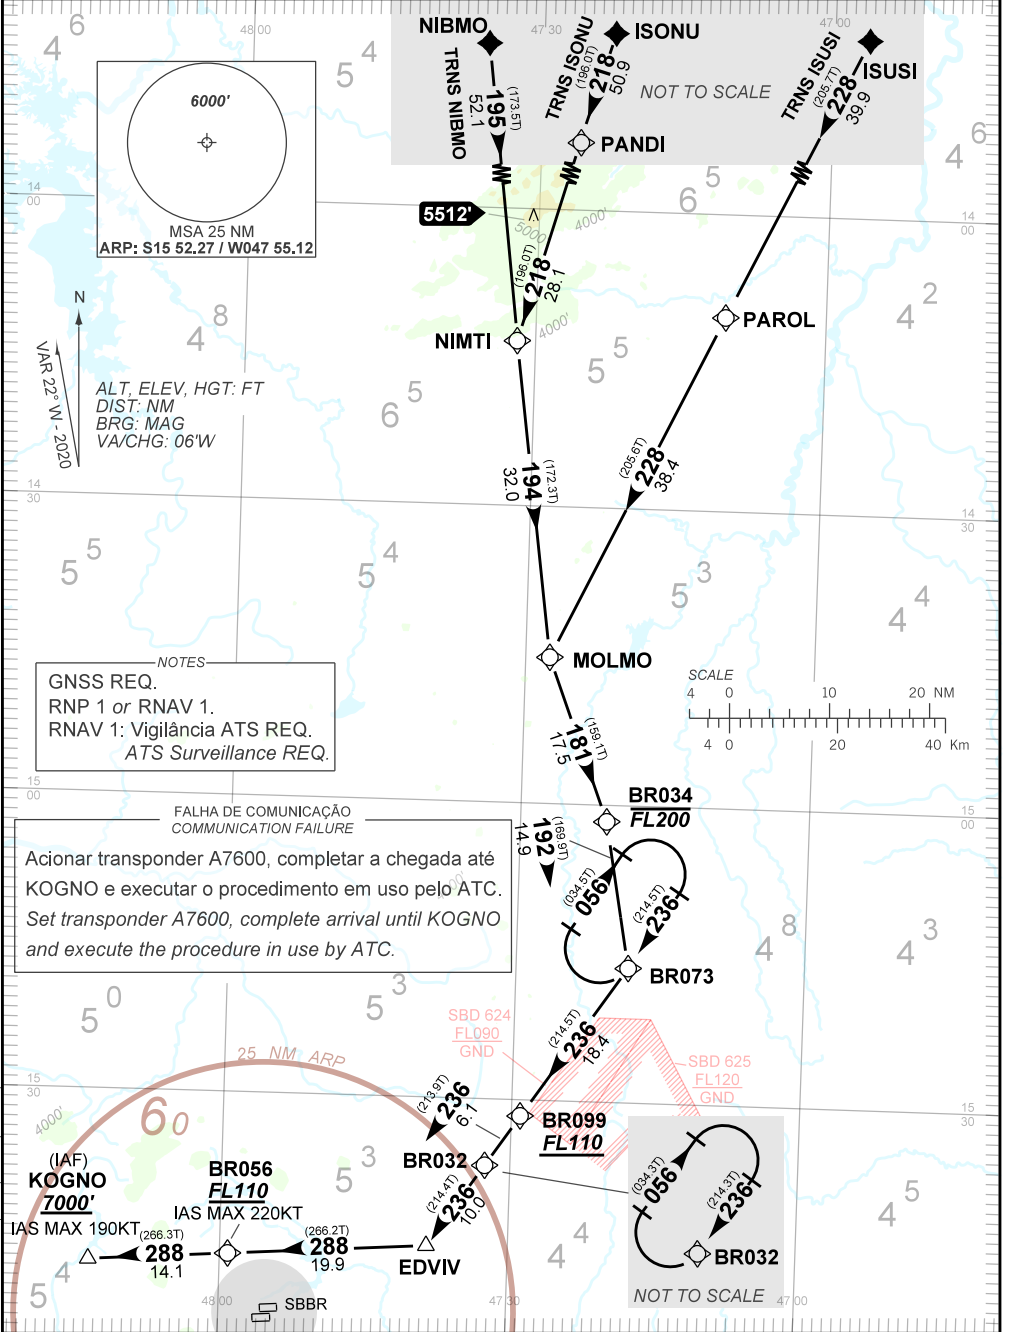

STANDARD ARRIVAL CHART
INSTRUMENT (STAR)

BRASÍLIA / Pres. Juscelino Kubitschek, INTL (SBBR)

RWY 11L/11R
RNAV MOLMO 3A

AD ELEV: 3498'

TA 7000'	D-ATIS 127.80	ACC BRASÍLIA 124.50 135.00 121.50	APP BRASÍLIA 120.30 120.00 119.50 129.60 121.50	TWR BRASÍLIA 118.10 118.45 118.75 121.50
----------	------------------	---	---	--

CHANGES: ADEL, DEC, FREQ, IDENT, LAYOUT.